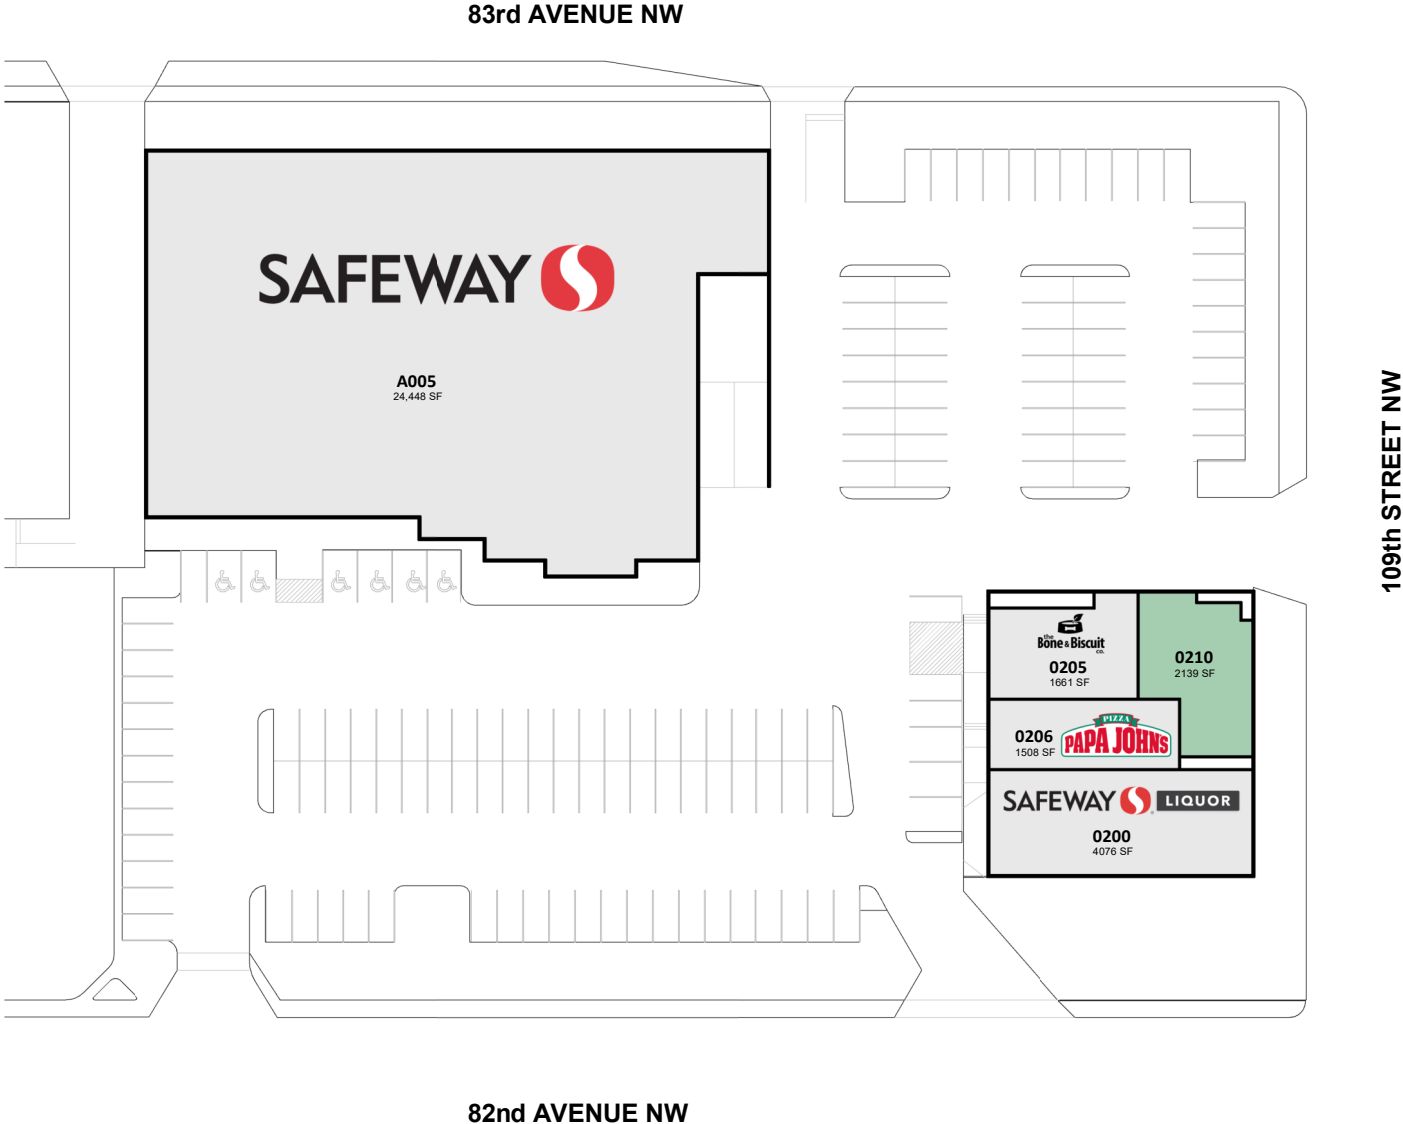

# Garneau

8204 109th St NW, Edmonton, Alberta

All information, dimensions, sizes and areas are approximate only and are to be verified on site. Any references on this plan to specific tenants are subject to change from time to time and shall not be deemed to be any representation as to the tenants that are within the shopping centre.