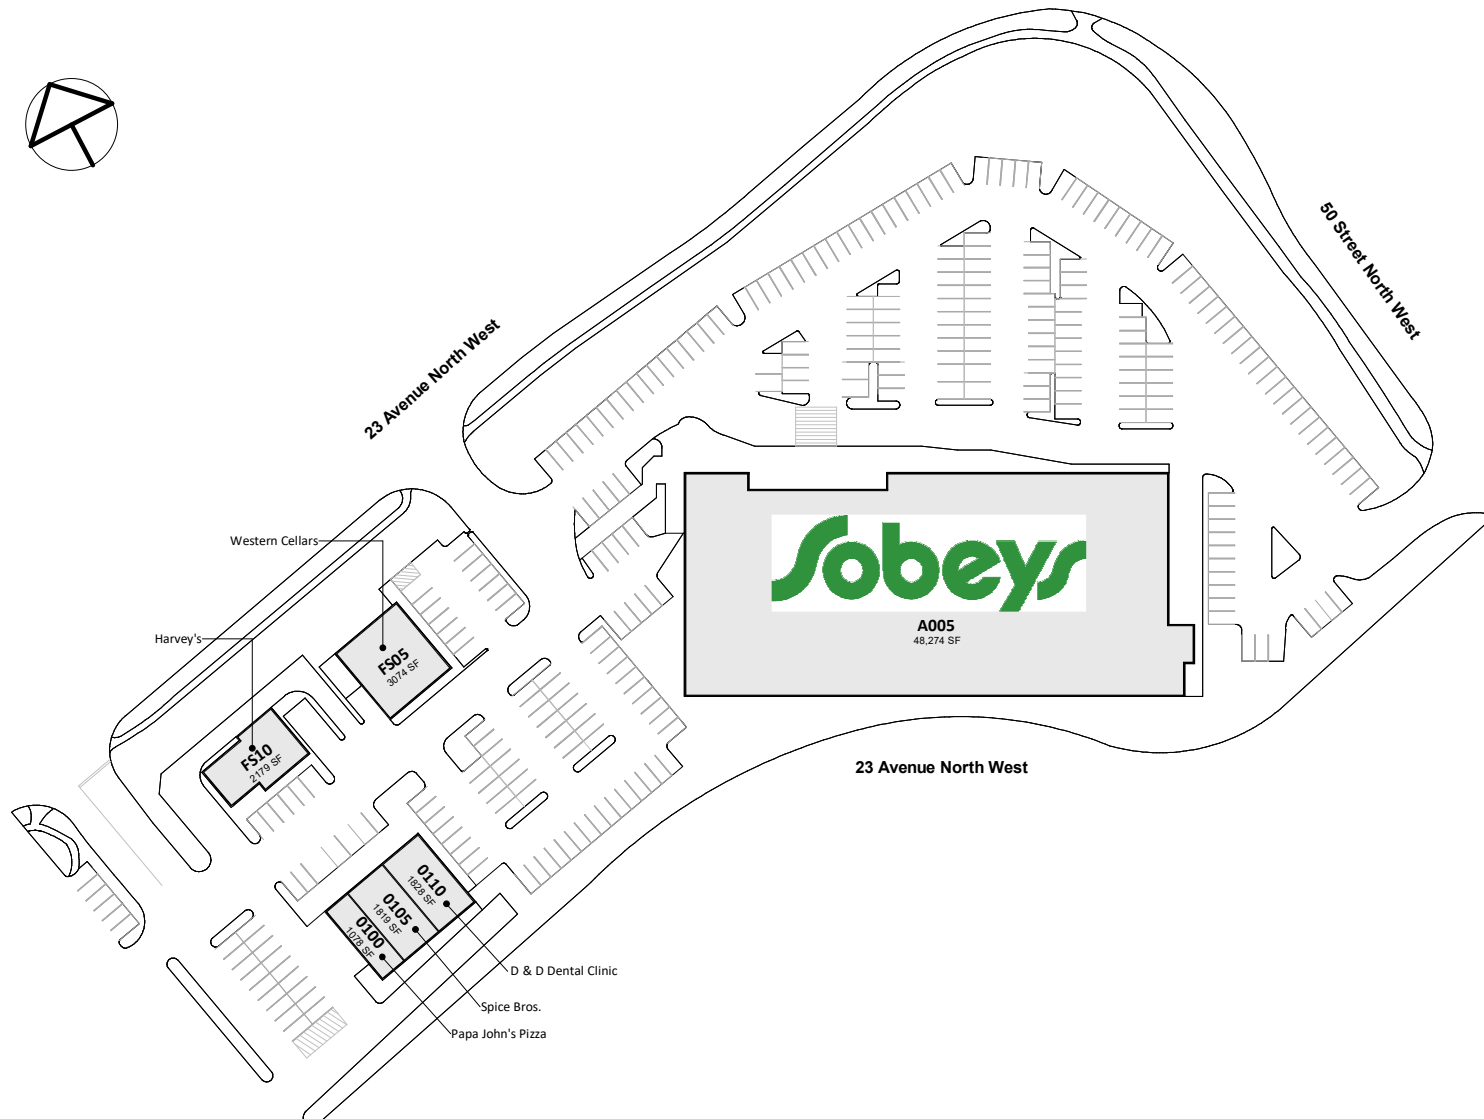

Millwoods Common

5011 23 Avenue Northwest Edmonton, Alberta

All information, dimensions, sizes and areas are approximate only and are to be verified on site. Any references on this plan to specific tenants are subject to change from time to time and shall not be deemed to be any representation as to the tenants that are within the shopping centre.