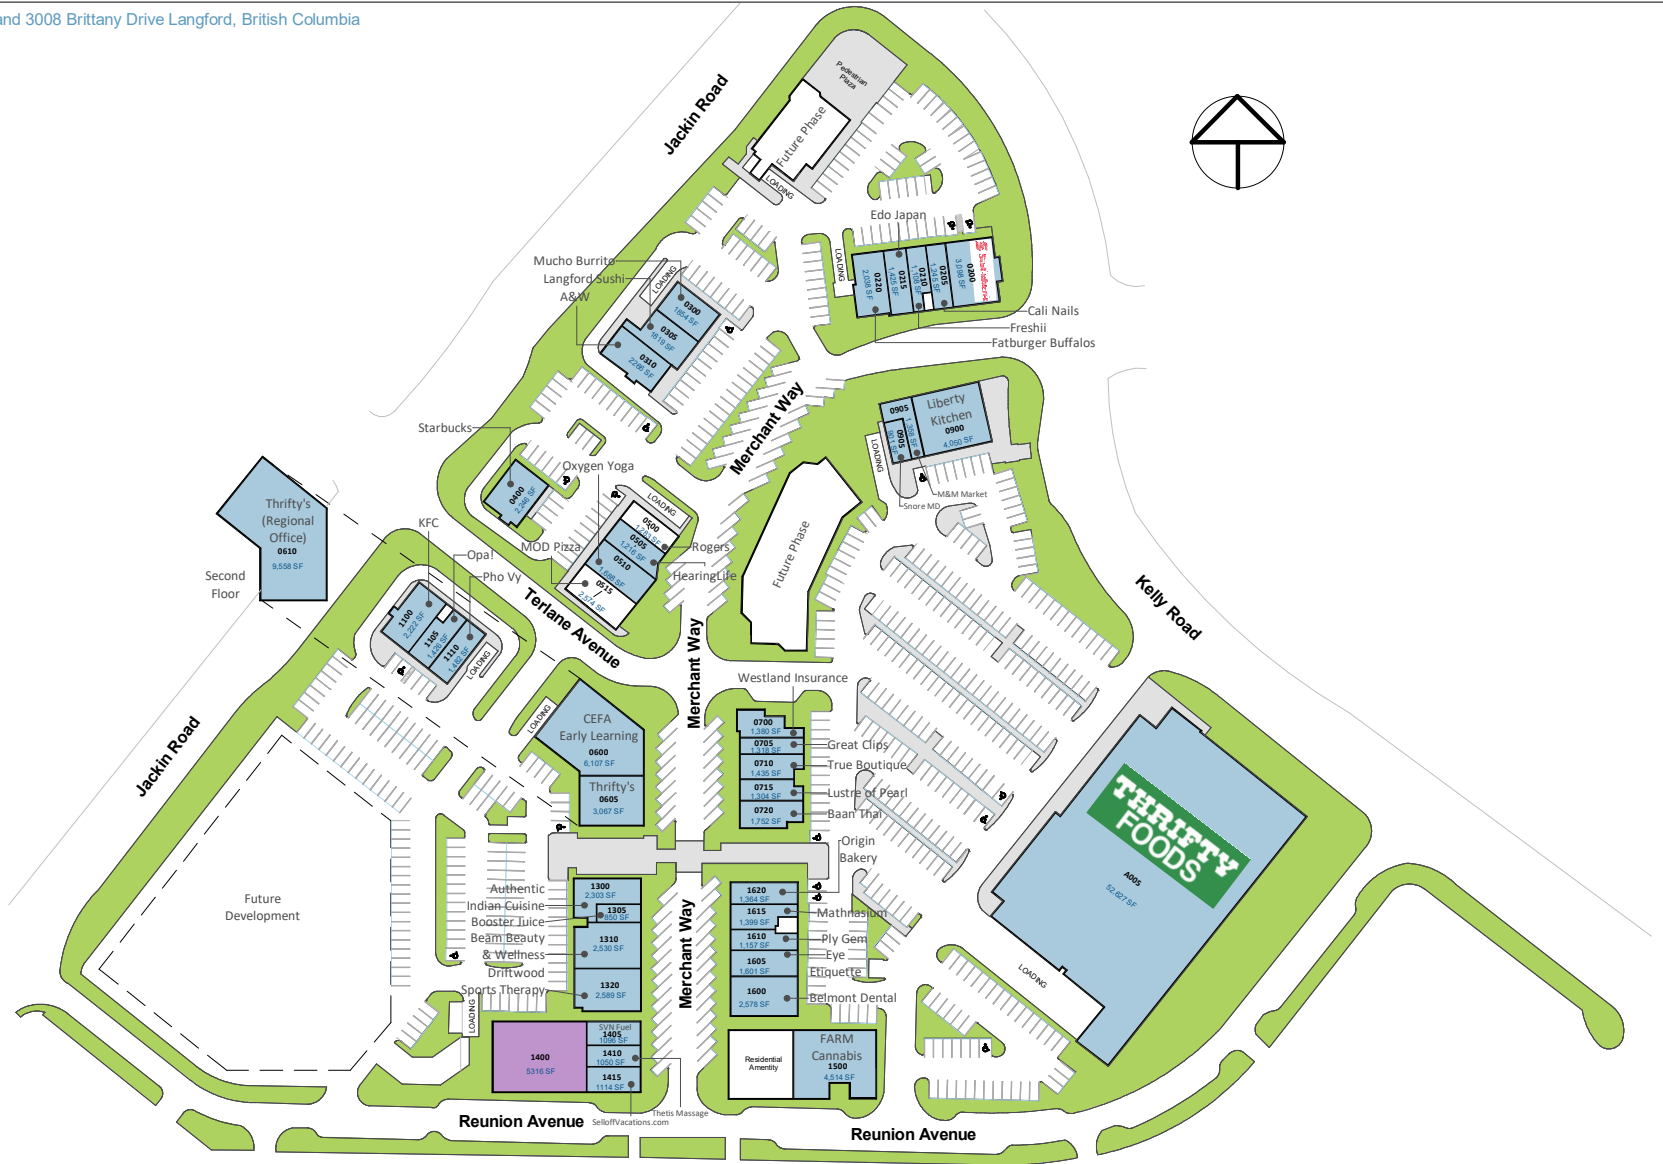

Belmont Market

3067 and 3143 Jacklin Road and 3008 Brittany Drive Langford, British Columbia

All information, dimensions, sizes and areas are approximate only and are to be verified on site. Any references on this plan to specific tenants are subject to change from time to time and shall not be deemed to be any representation as to the tenants that are within the shopping centre.