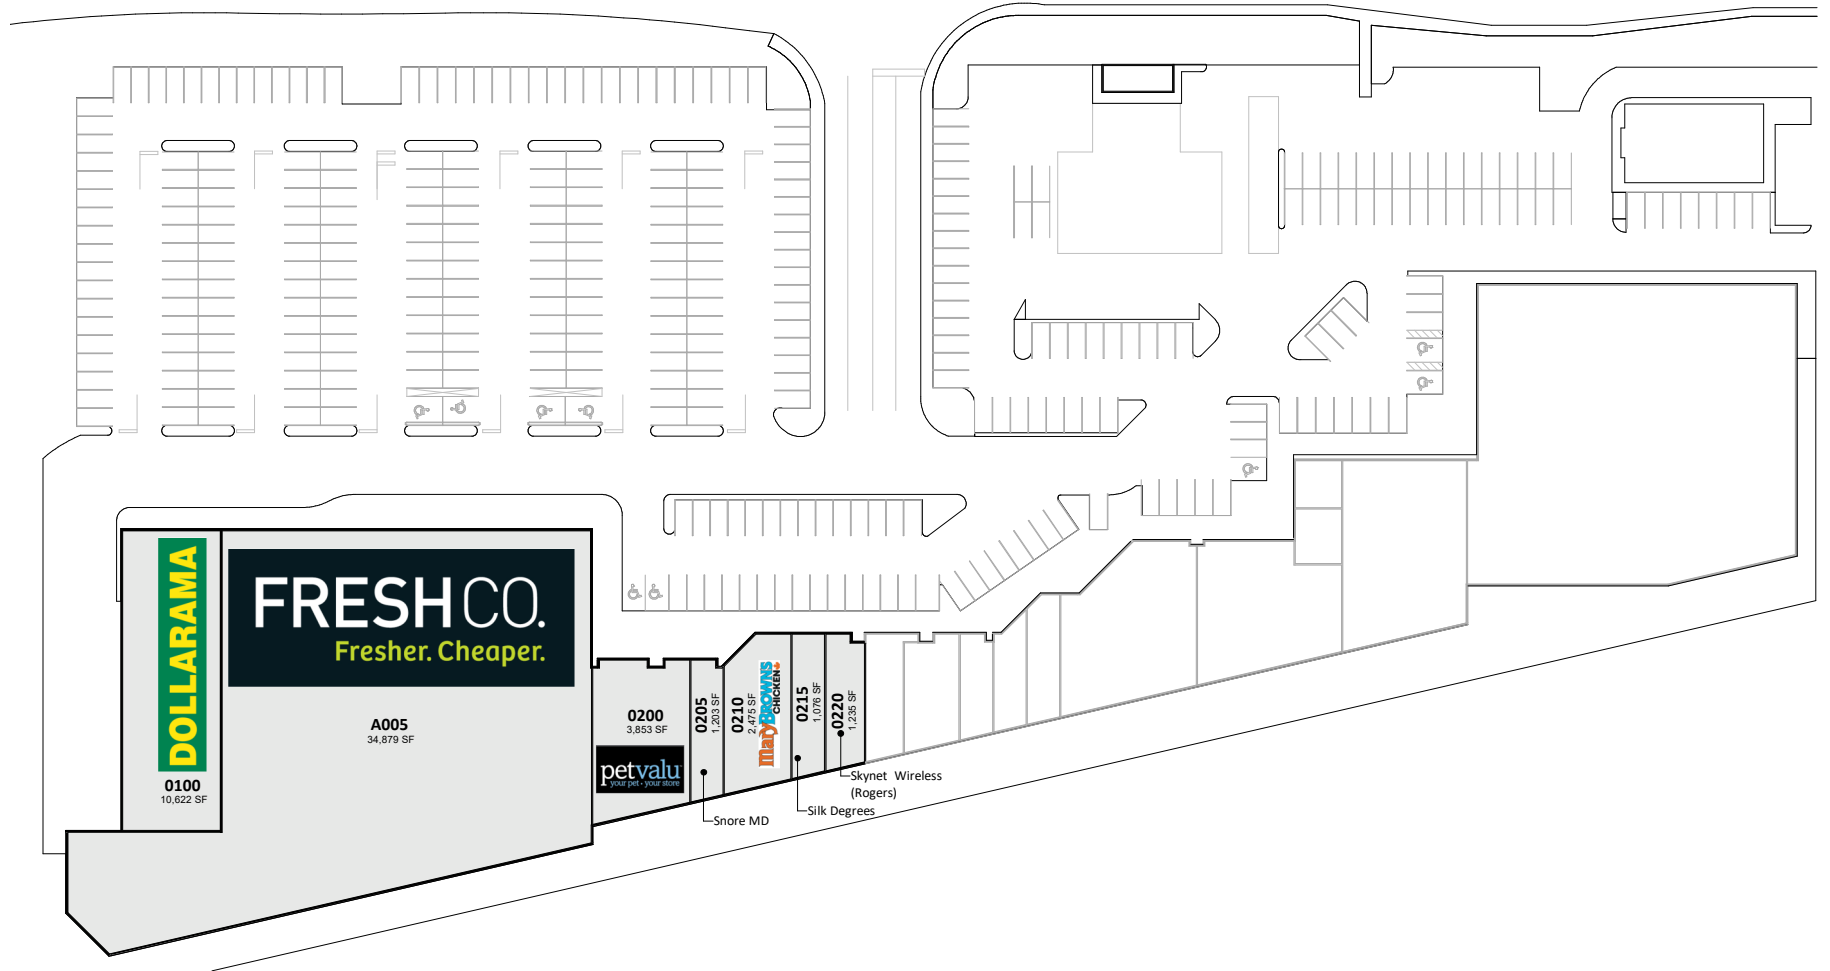

# Mission Lougheed Highway Freshco

32520 Lougheed Hwy, Mission, BC, V2V 1A5, Canada

HIGHWAY LOUGHEED

All information, dimensions, sizes and areas are approximate only and are to be verified on site. Any references on this plan to specific tenants are subject to change from time to time and shall not be deemed to be any representation as to the tenants that are within the shopping centre.