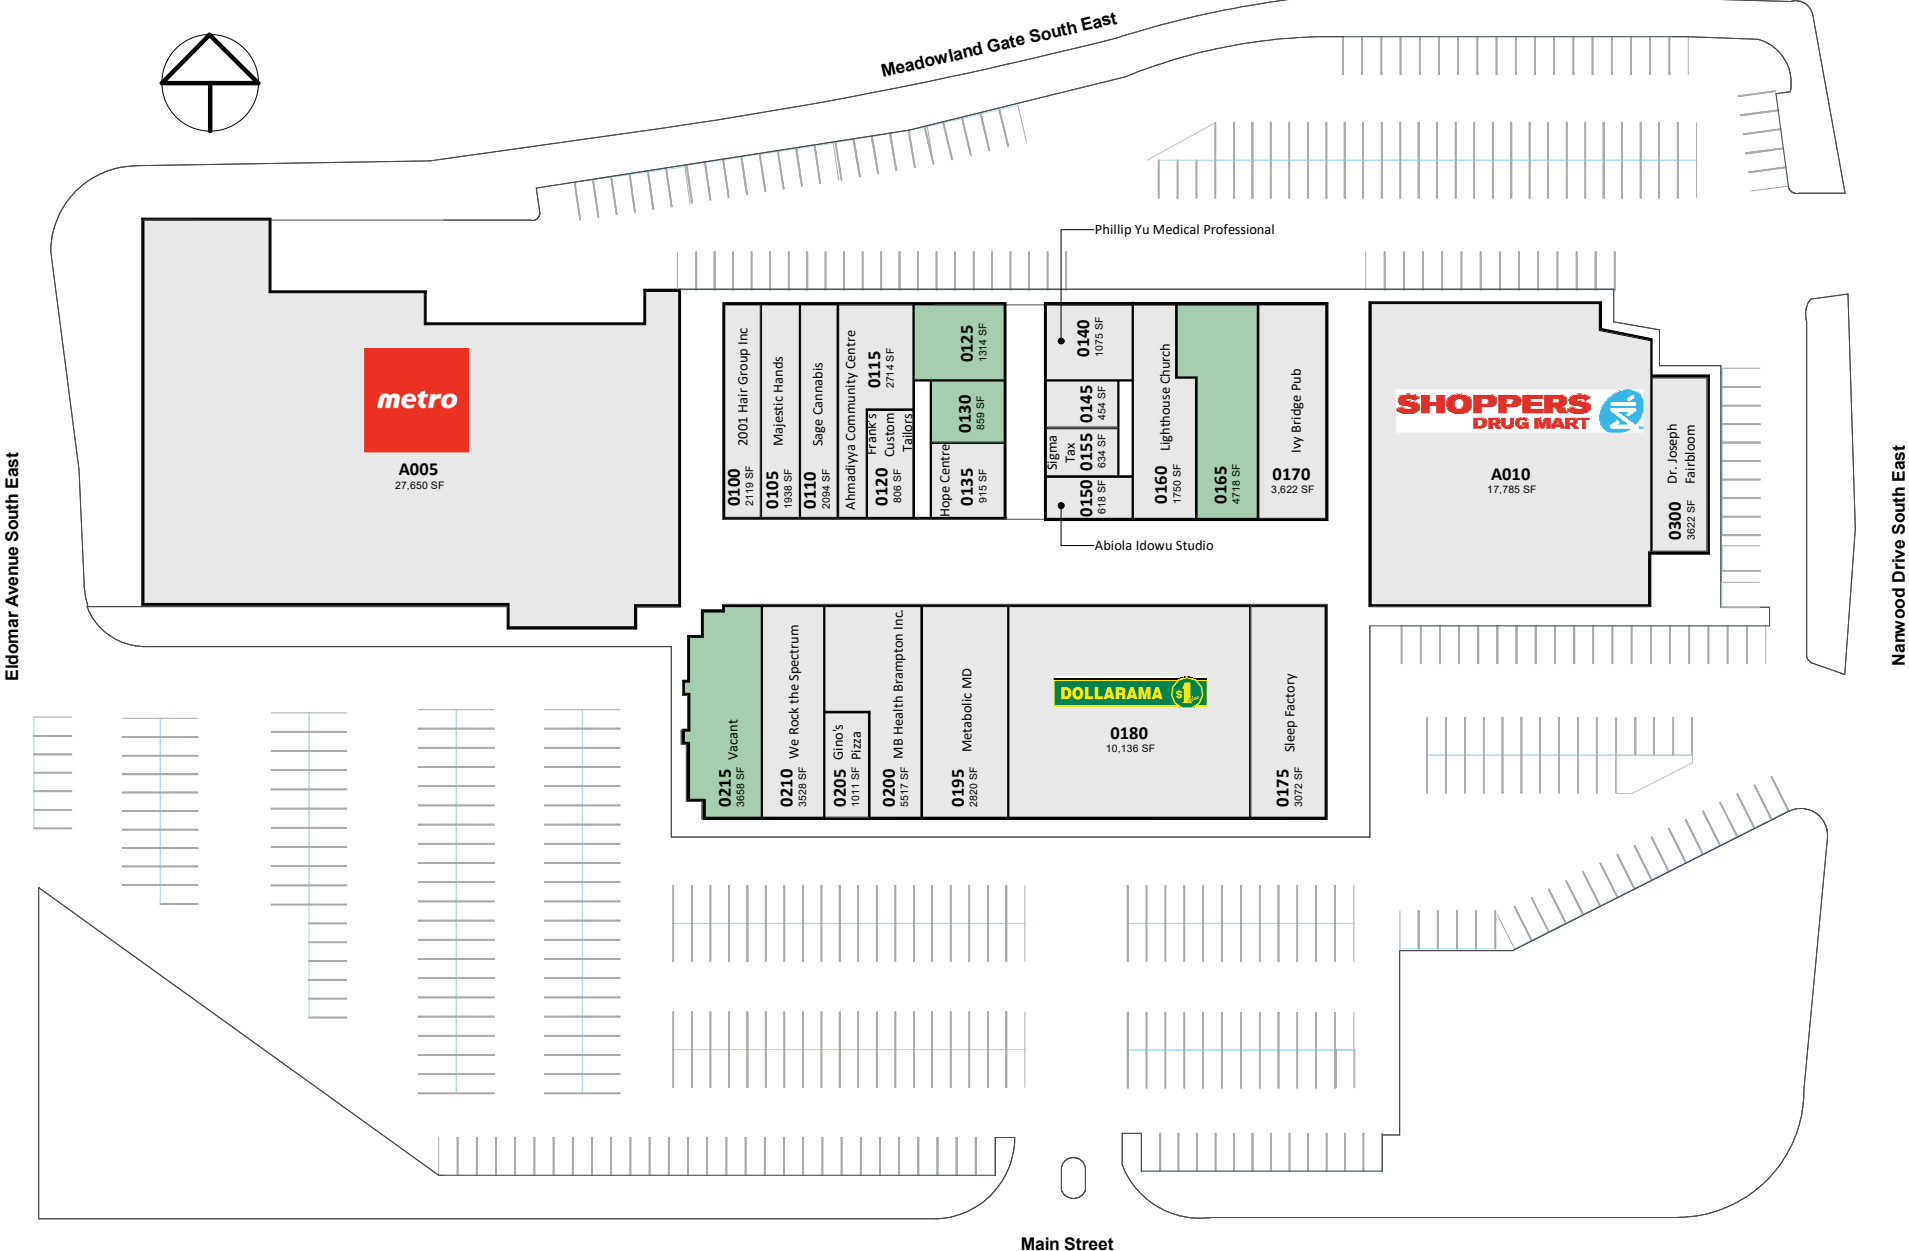

Brampton Mall

152-160 Main Street South Brampton, Ontario

All information, dimensions, sizes and areas are approximate only and are to be verified on site. Any references on this plan to specific tenants are subject to change from time to time and shall not be deemed to be any representation as to the tenants that are within the shopping centre.