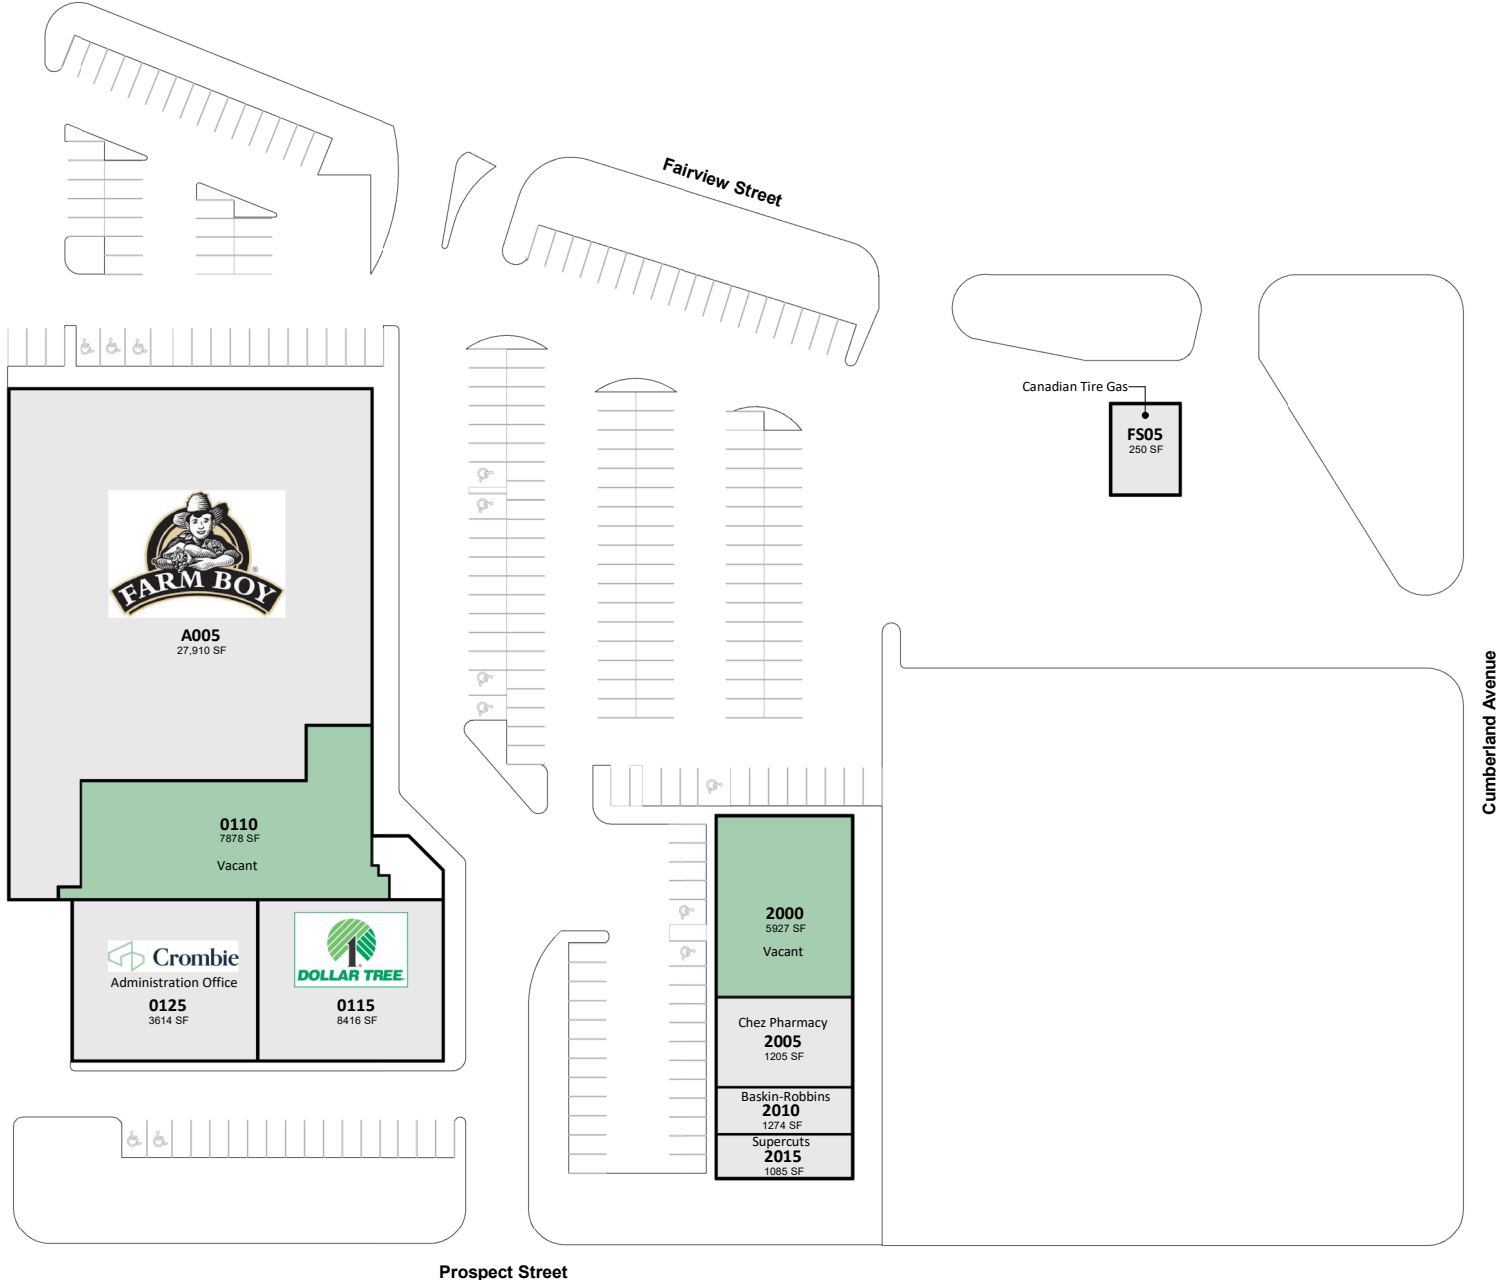

Burlington Plaza

3230 Fairview Street Burlington Ontario

All information, dimensions, sizes and areas are approximate only and are to be verified on site. Any references on this plan to specific tenants are subject to change from time to time and shall not be deemed to be any representation as to the tenants that are within the shopping centre.