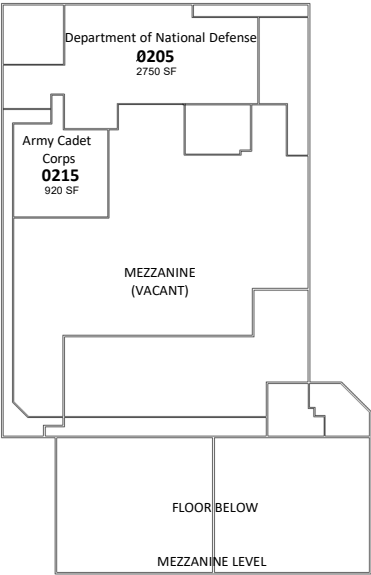

Burlington Plaza

3230 Fairview Street Burlington Ontario

All information, dimensions, sizes and areas are approximate only and are to be verified on site. Any references on this plan to specific tenants are subject to change from time to time and shall not be deemed to be any representation as to the tenants that are within the shopping centre.