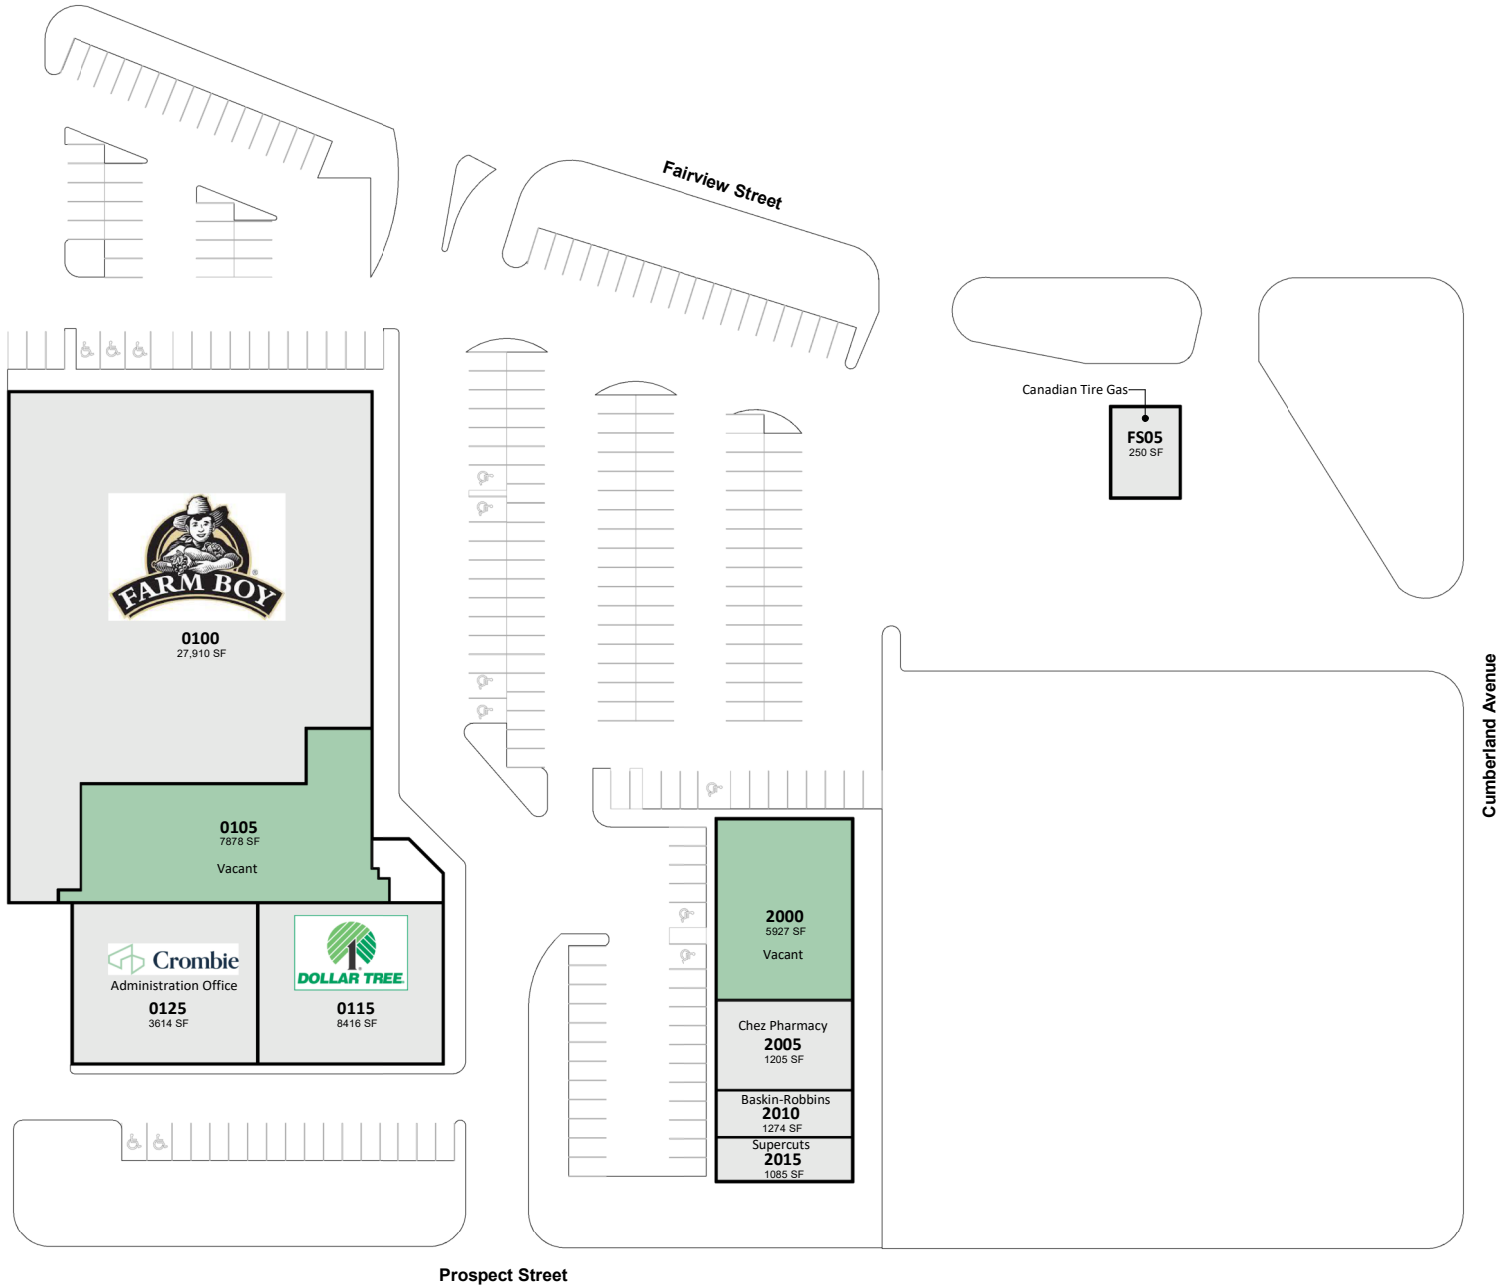

Burlington Plaza

3230 Fairview Street Burlington Ontario

All information, dimensions, sizes and areas are approximate only and are to be verified on site. Any references on this plan to specific tenants are subject to change from time to time and shall not be deemed to be any representation as to the tenants that are within the shopping centre.