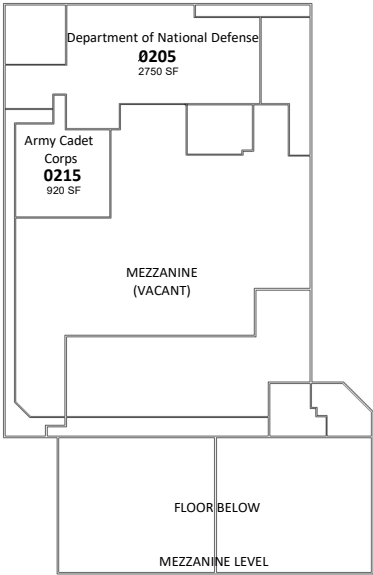

Burlington Plaza

3230 Fairview Street Burlington Ontario

All information, dimensions, sizes and areas are approximate only and are to be verified on site. Any references on this plan to specific tenants are subject to change from time to time and shall not be deemed to be any representation as to the tenants that are within the shopping centre.