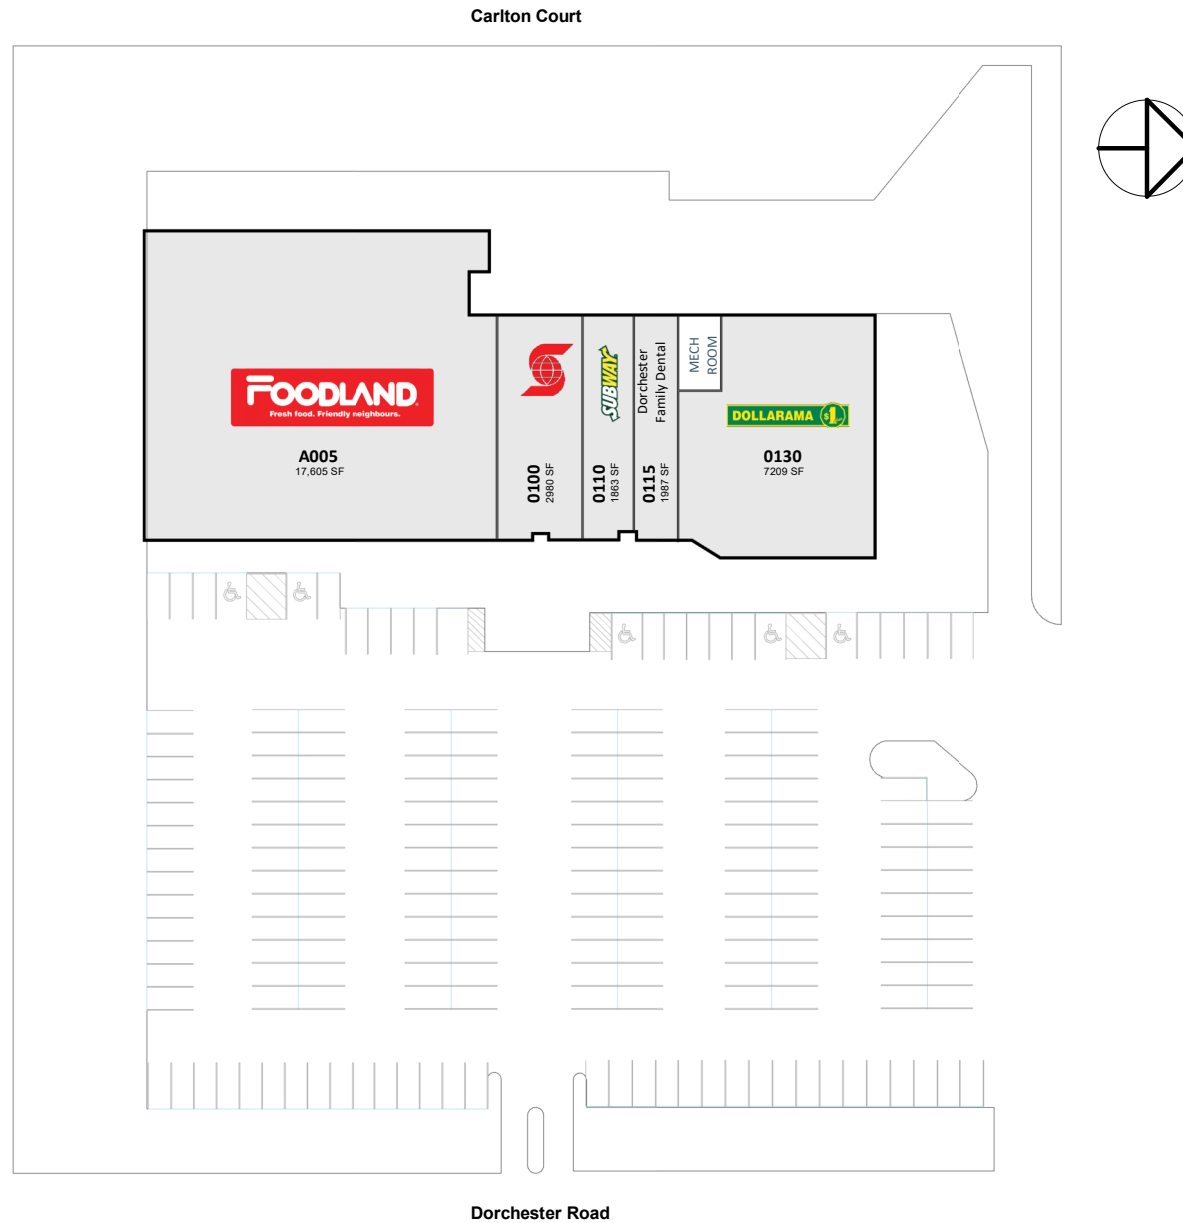

Village Centre

2095 Dorchester Road Dorchester Ontario

All information, dimensions, sizes and areas are approximate only and are to be verified on site. Any references on this plan to specific tenants are subject to change from time to time and shall not be deemed to be any representation as to the tenants that are within the shopping centre.