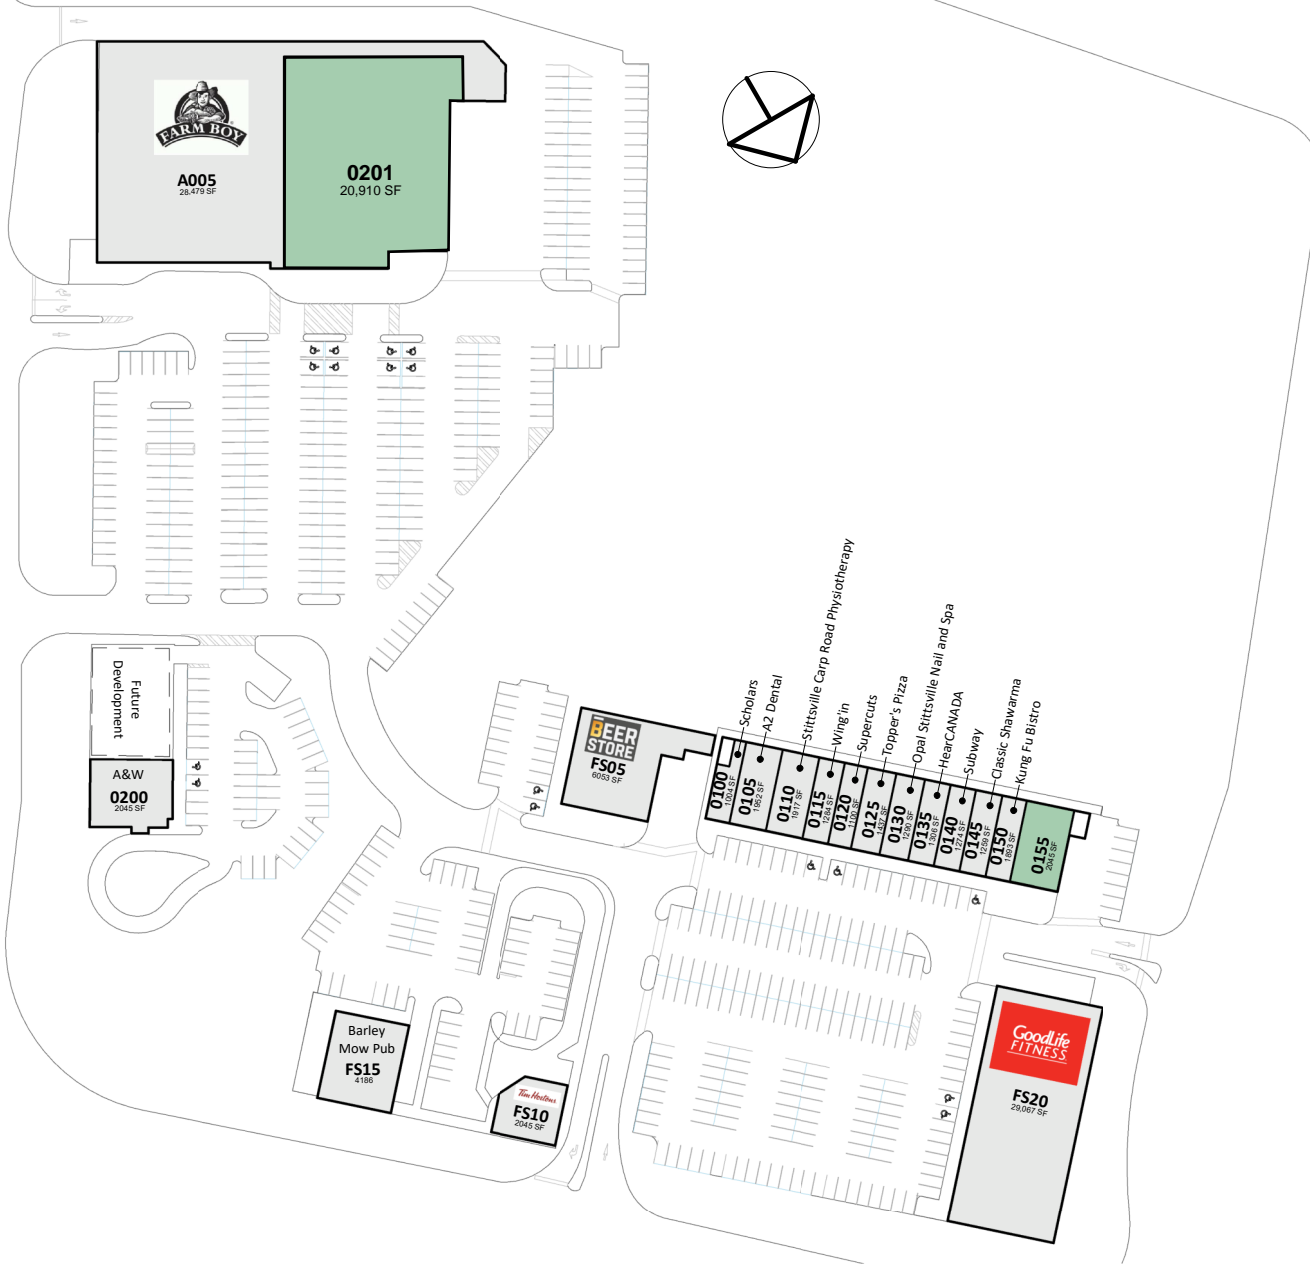

Stittsville Corners

1122 Carp Road, Stittsville, Ontario

All information, dimensions, sizes and areas are approximate only and are to be verified on site. Any references on this plan to specific tenants are subject to change from time to time and shall not be deemed to be any representation as to the tenants that are within the shopping centre.