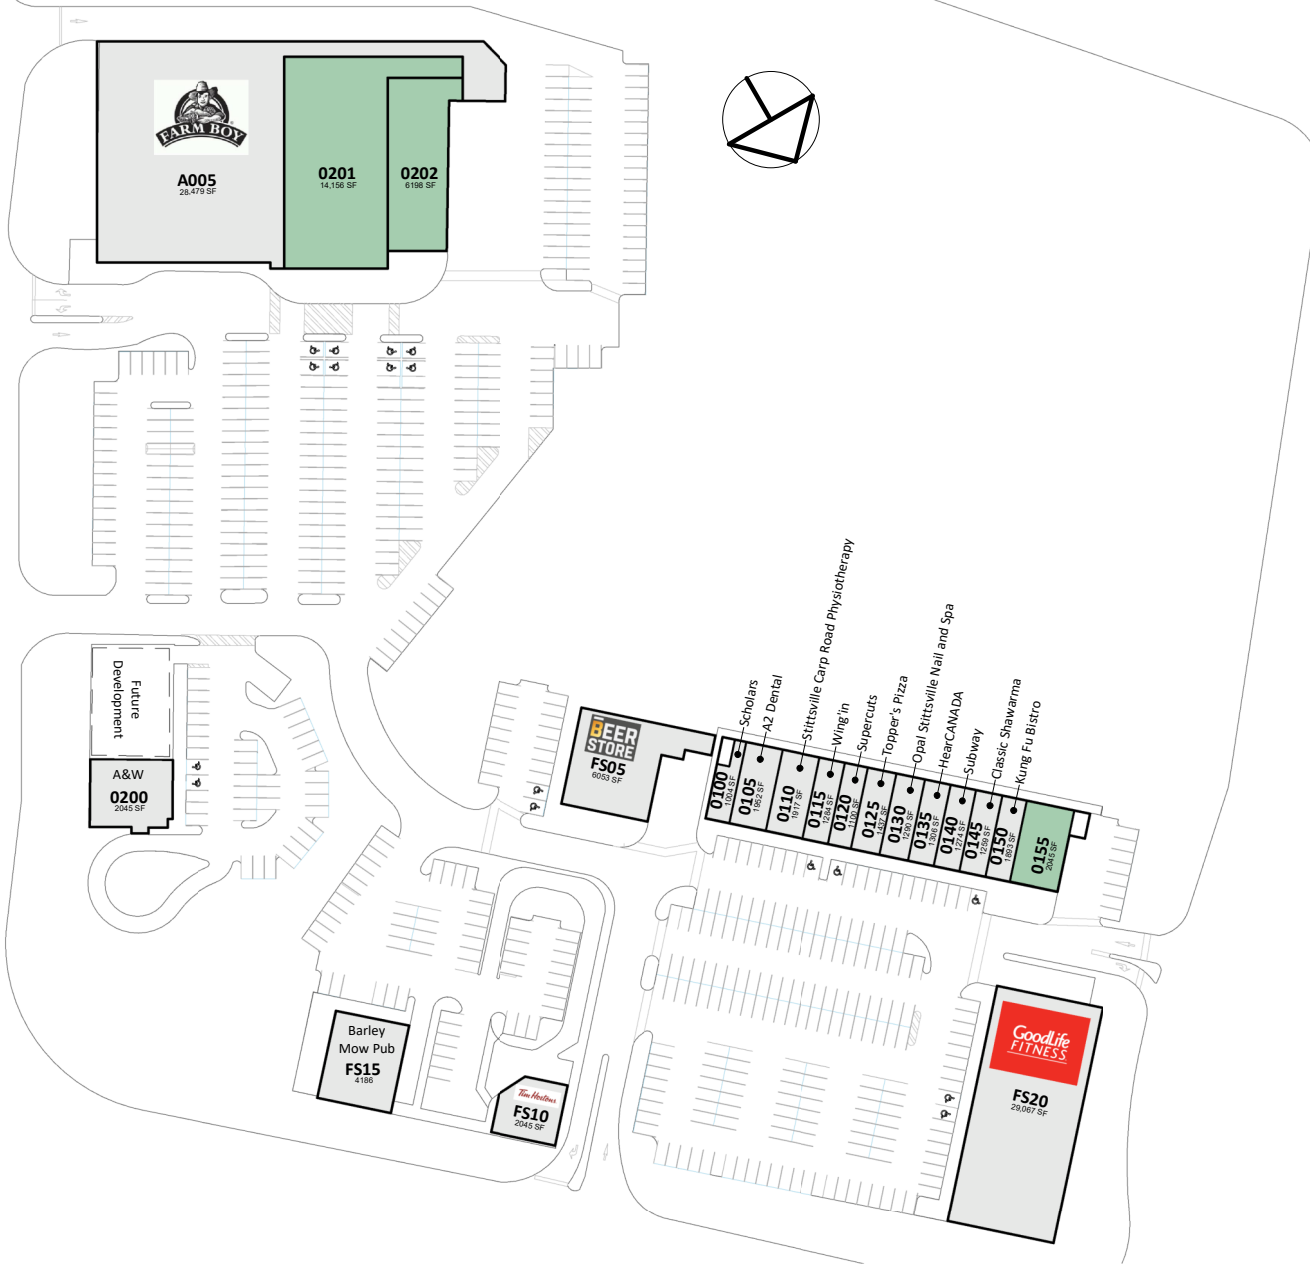

Stittsville Corners

1122 Carp Road, Stittsville, Ontario

All information, dimensions, sizes and areas are approximate only and are to be verified on site. Any references on this plan to specific tenants are subject to change from time to time and shall not be deemed to be any representation as to the tenants that are within the shopping centre.