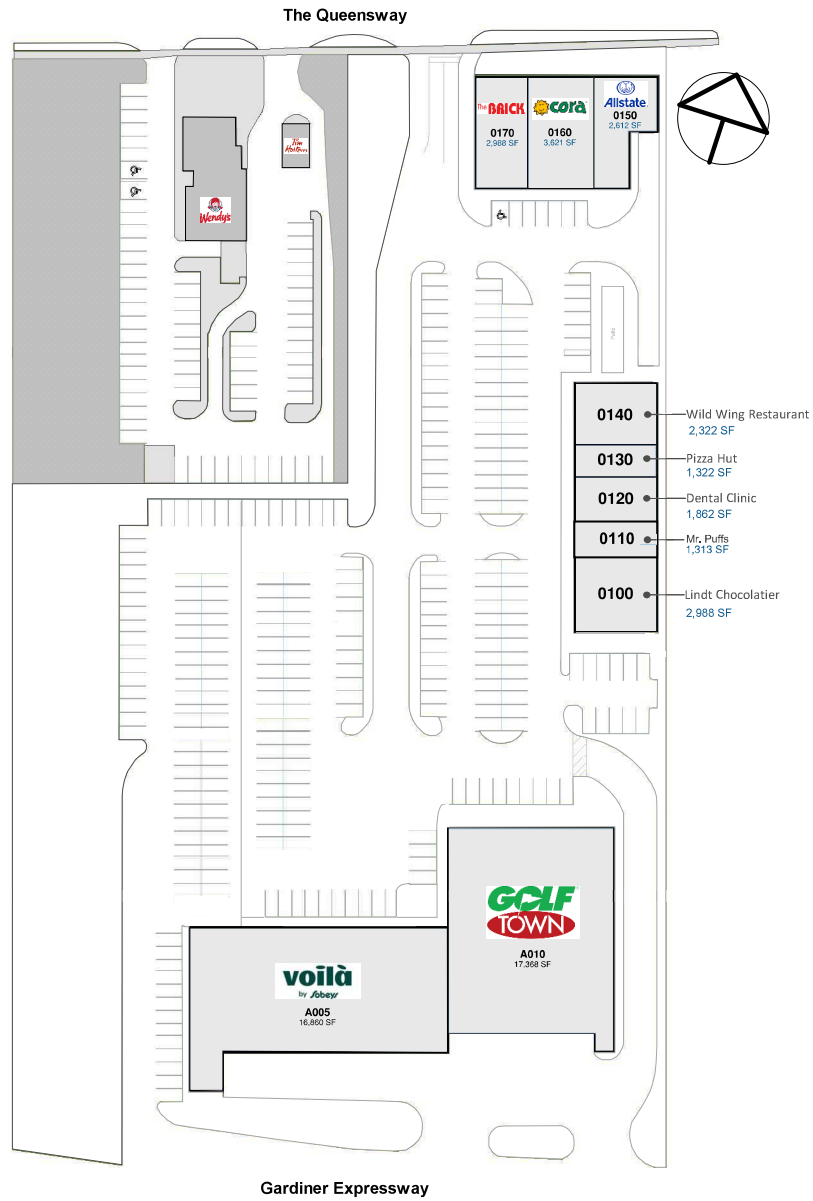

Queensway Commons

1555-1563 the Queensway Toronto Ontario

All information, dimensions, sizes and areas are approximate only and are to be verified on site. Any references on this plan to specific tenants are subject to change from time to time and shall not be deemed to be any representation as to the tenants that are within the shopping centre.