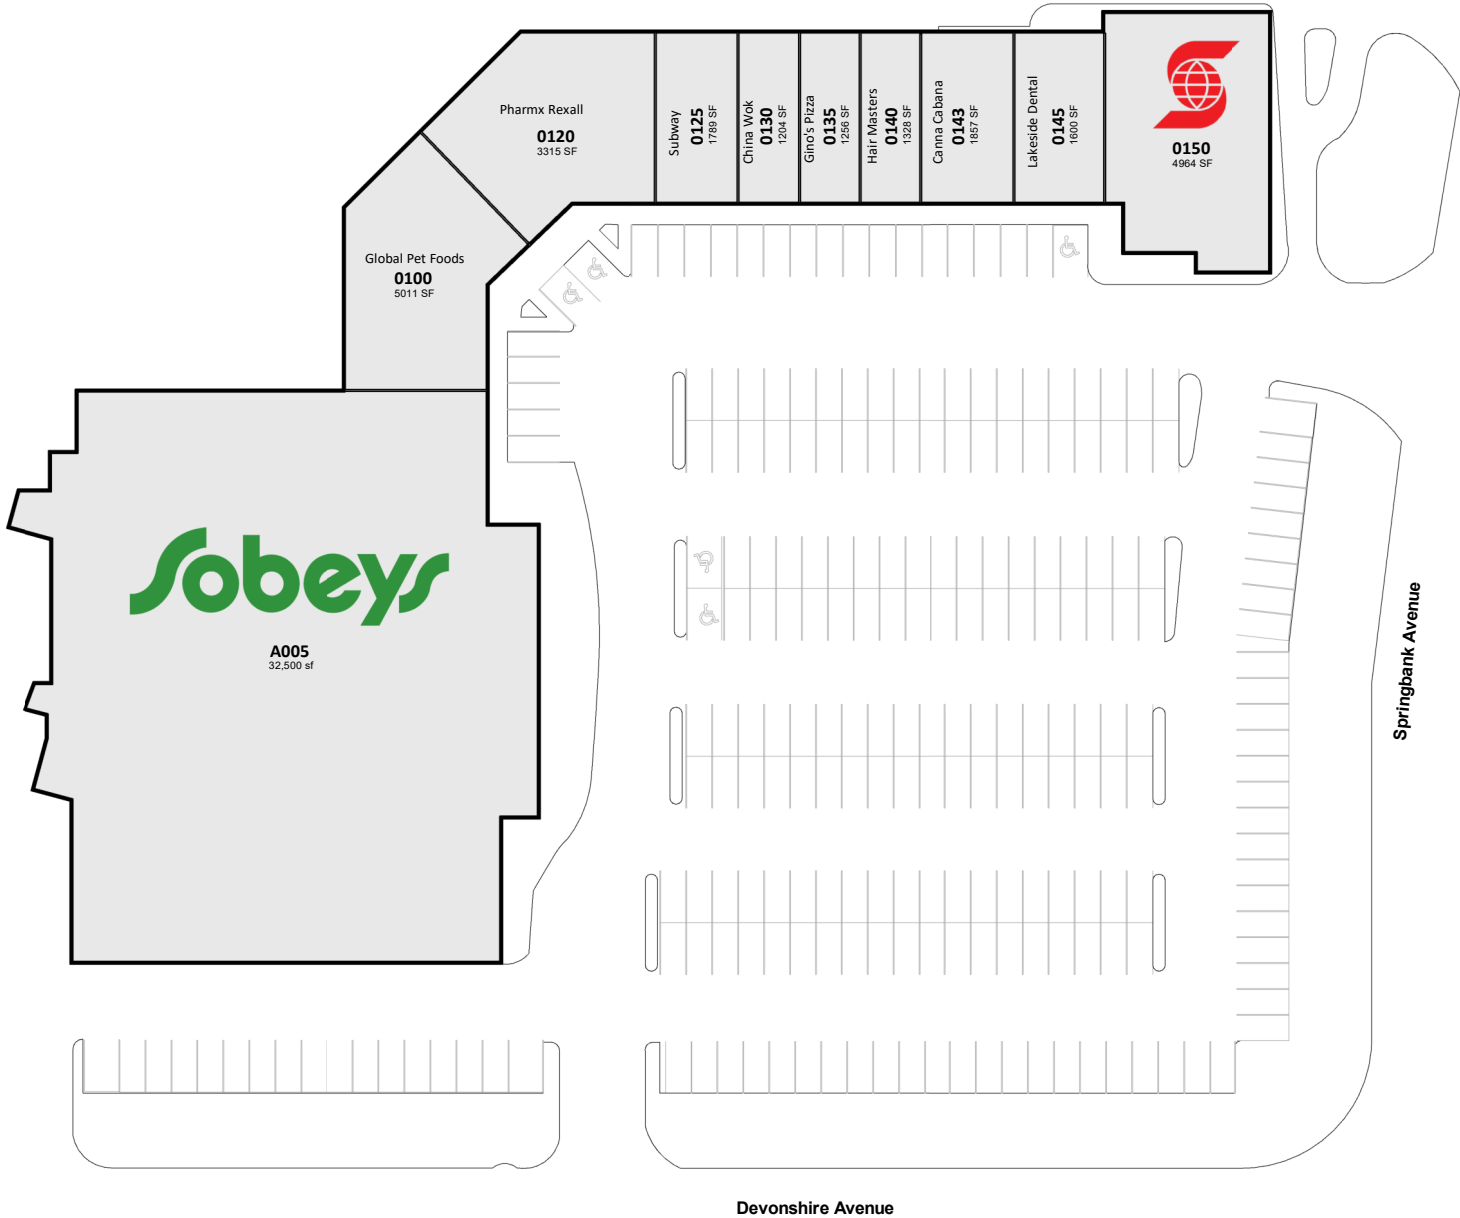

Woodstock Sobey's Plaza

385 Springbank Avenue North Woodstock Ontario

All information, dimensions, sizes and areas are approximate only and are to be verified on site. Any references on this plan to specific tenants are subject to change from time to time and shall not be deemed to be any representation as to the tenants that are within the shopping centre.