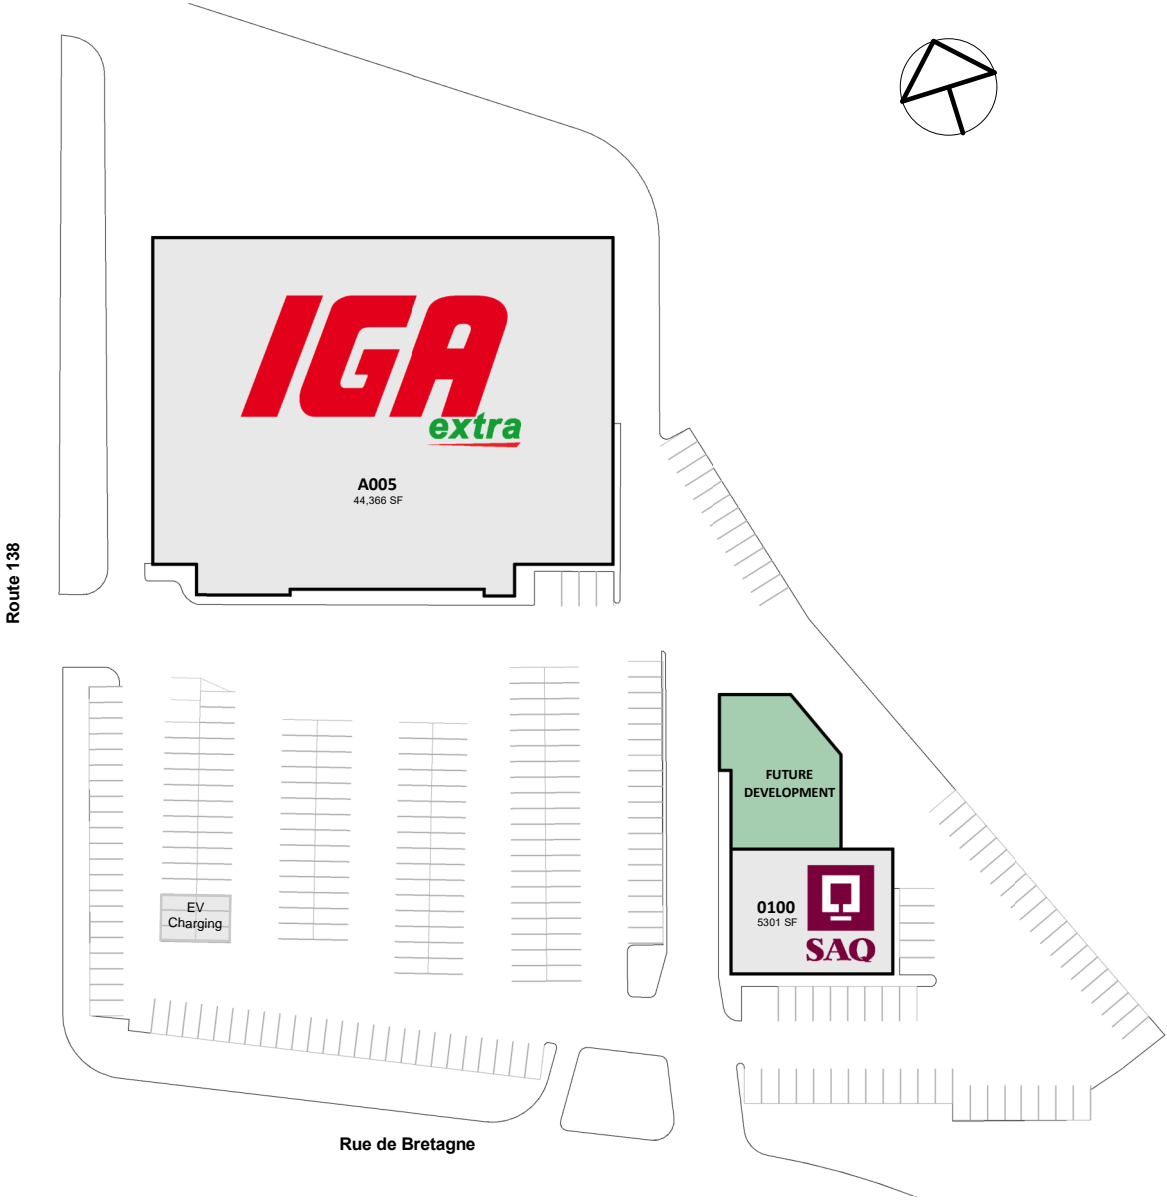

Baie Comeau IGA

1500 rue de Bretagne, Baie-Comeau, QC

All information, dimensions, sizes and areas are approximate only and are to be verified on site. Any references on this plan to specific tenants are subject to change from time to time and shall not be deemed to be any representation as to the tenants that are within the shopping centre.