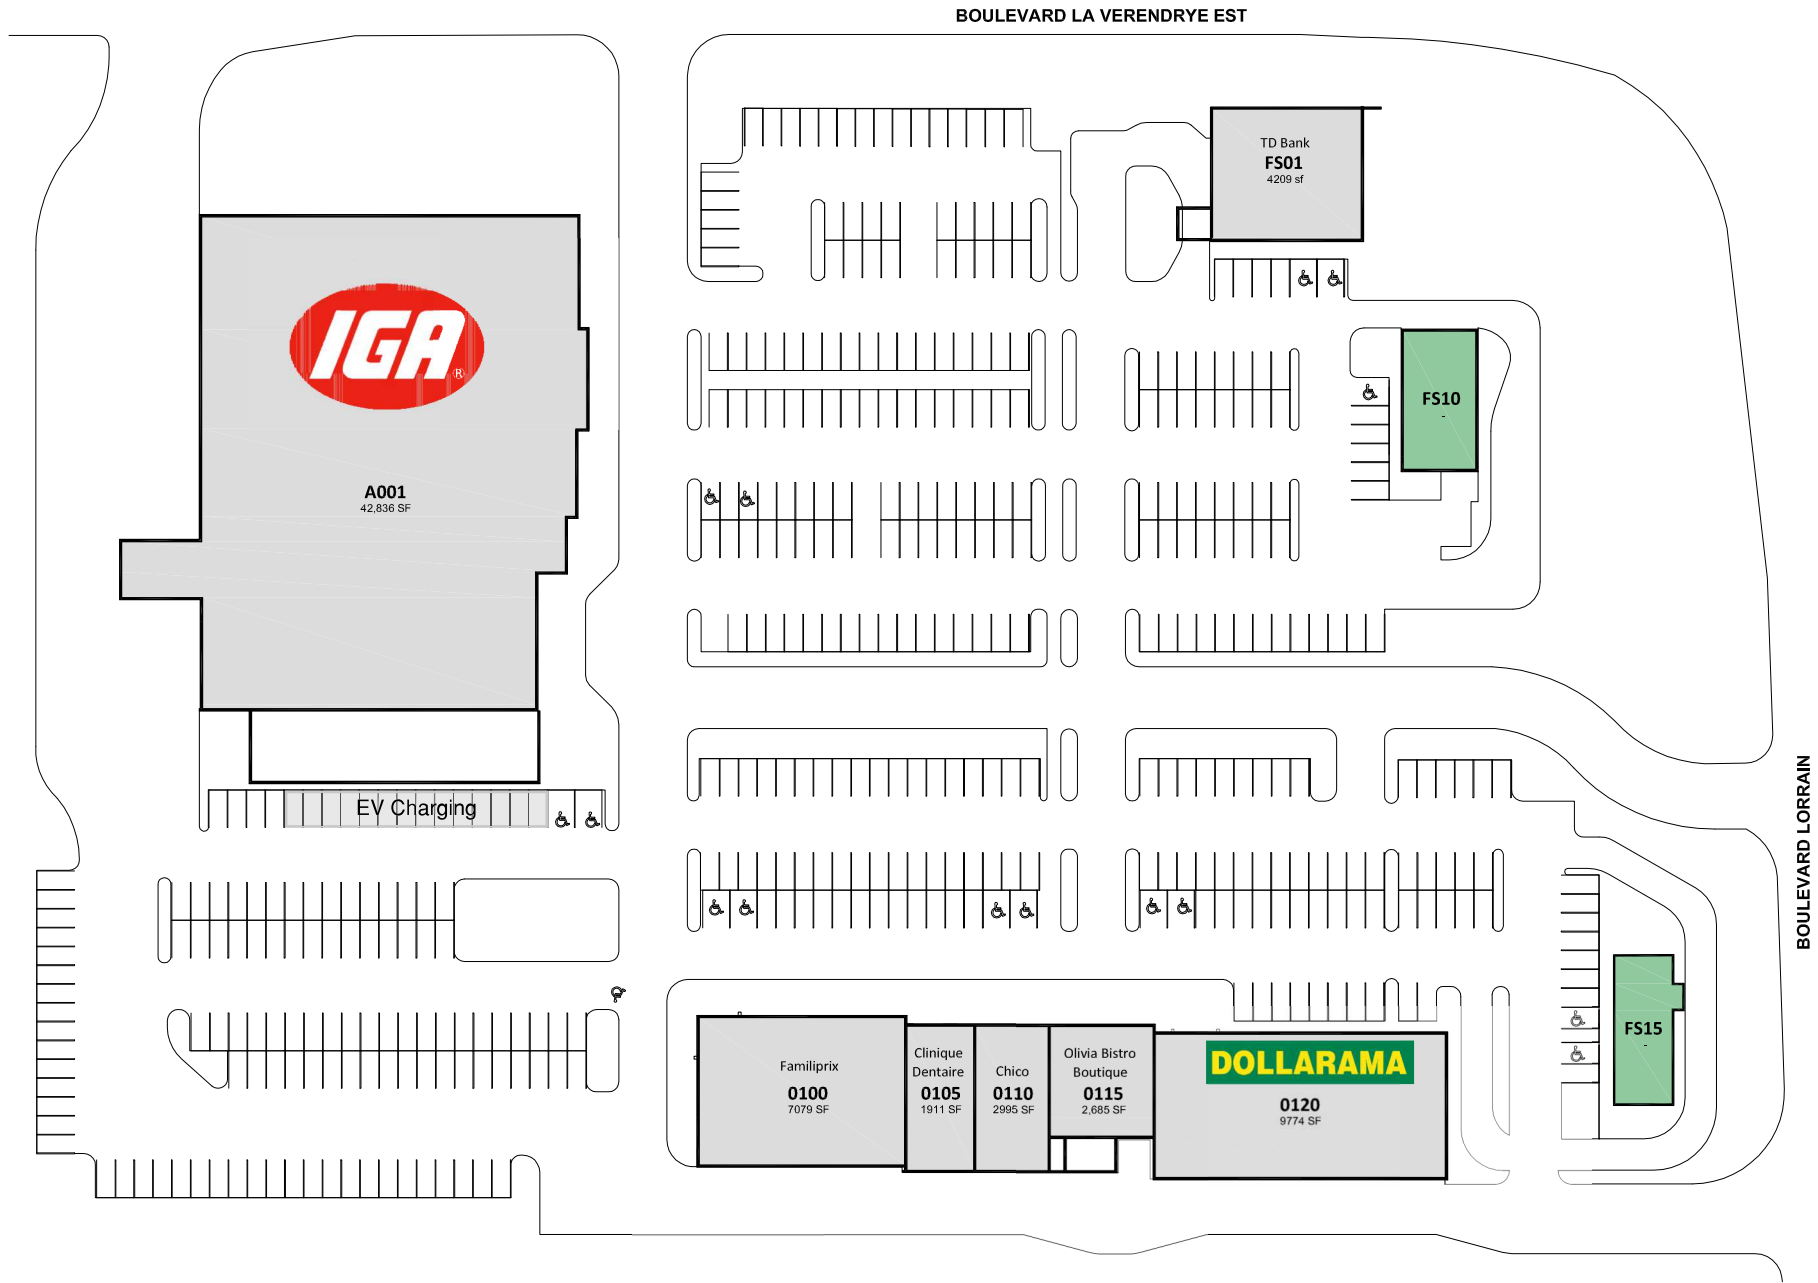

Gatineau Plaza

1248 boul. la Verendrye E, Gatineau, QC

All information, dimensions, sizes and areas are approximate only and are to be verified on site. Any references on this plan to specific tenants are subject to change from time to time and shall not be deemed to be any representation as to the tenants that are within the shopping centre.