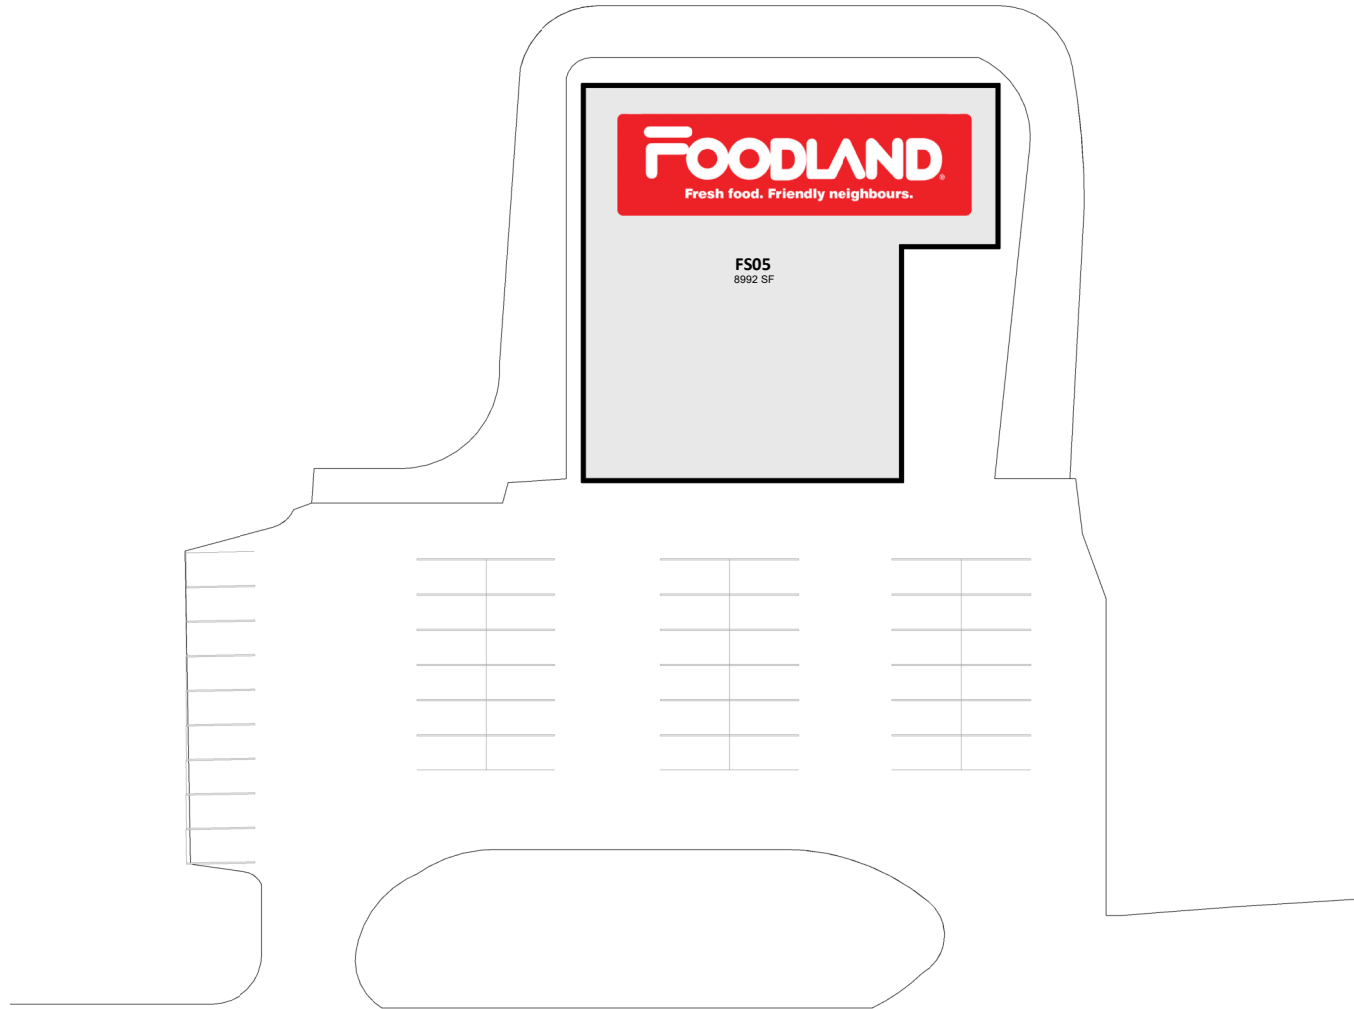

Sheet Harbour Foodland

22579 Highway 7, Sheet Harbour, Nova Scotia

HIGHWAY NO.7

All information, dimensions, sizes and areas are approximate only and are to be verified on site. Any references on this plan to specific tenants are subject to change from time to time and shall not be deemed to be any representation as to the tenants that are within the shopping centre.