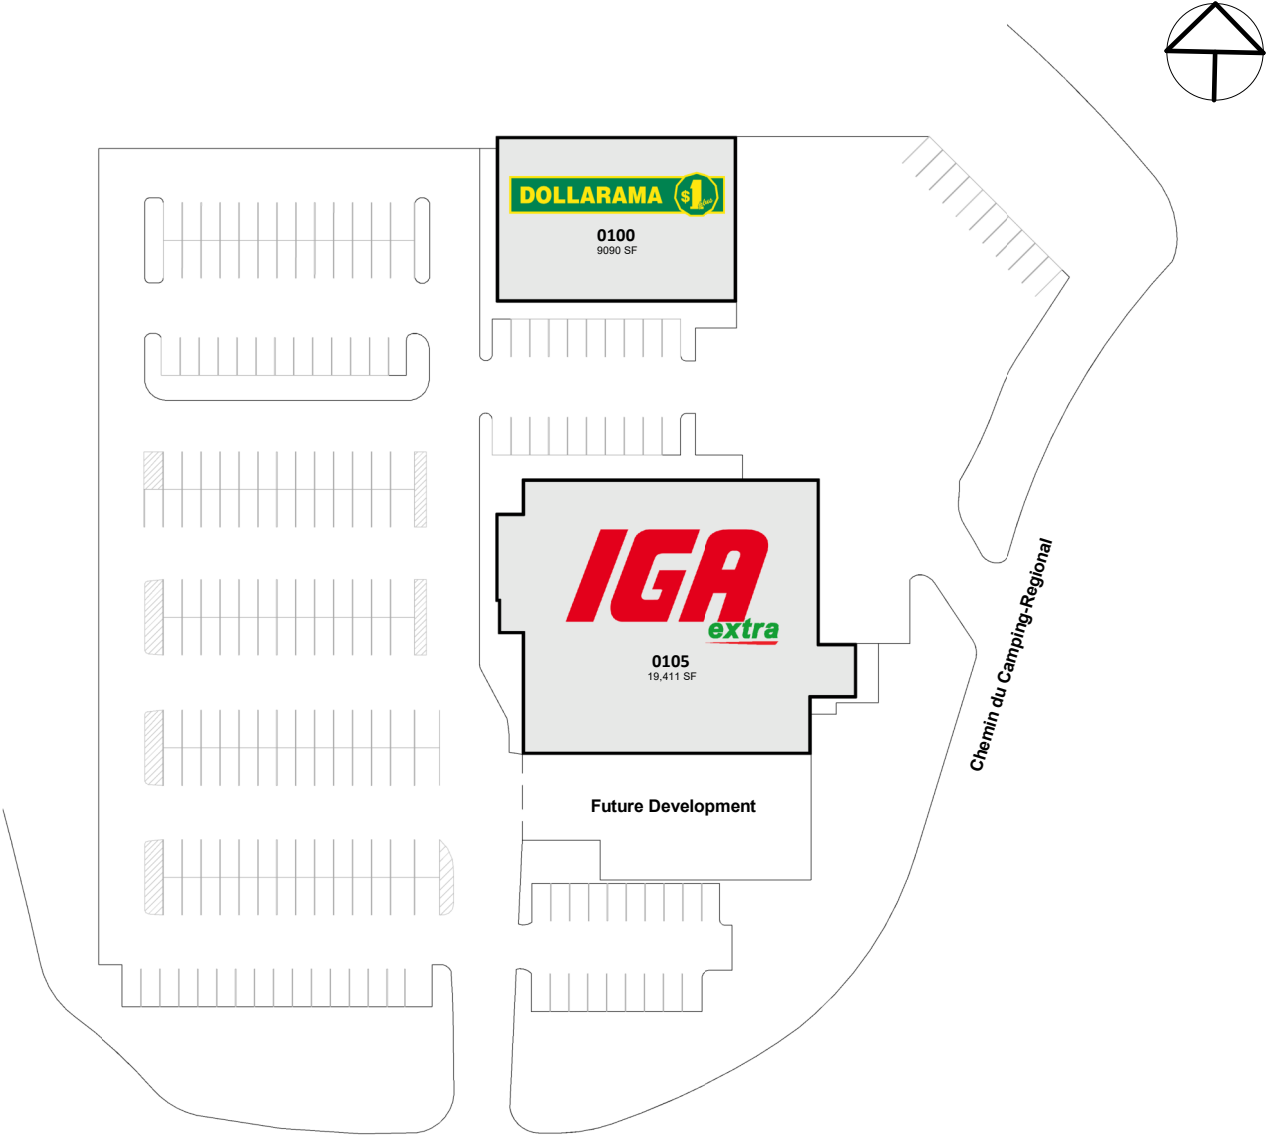

Malartic

1450 & 1454 rue Royale Malartic, Québec

All information, dimensions, sizes and areas are approximate only and are to be verified on site. Any references on this plan to specific tenants are subject to change from time to time and shall not be deemed to be any representation as to the tenants that are within the shopping centre.