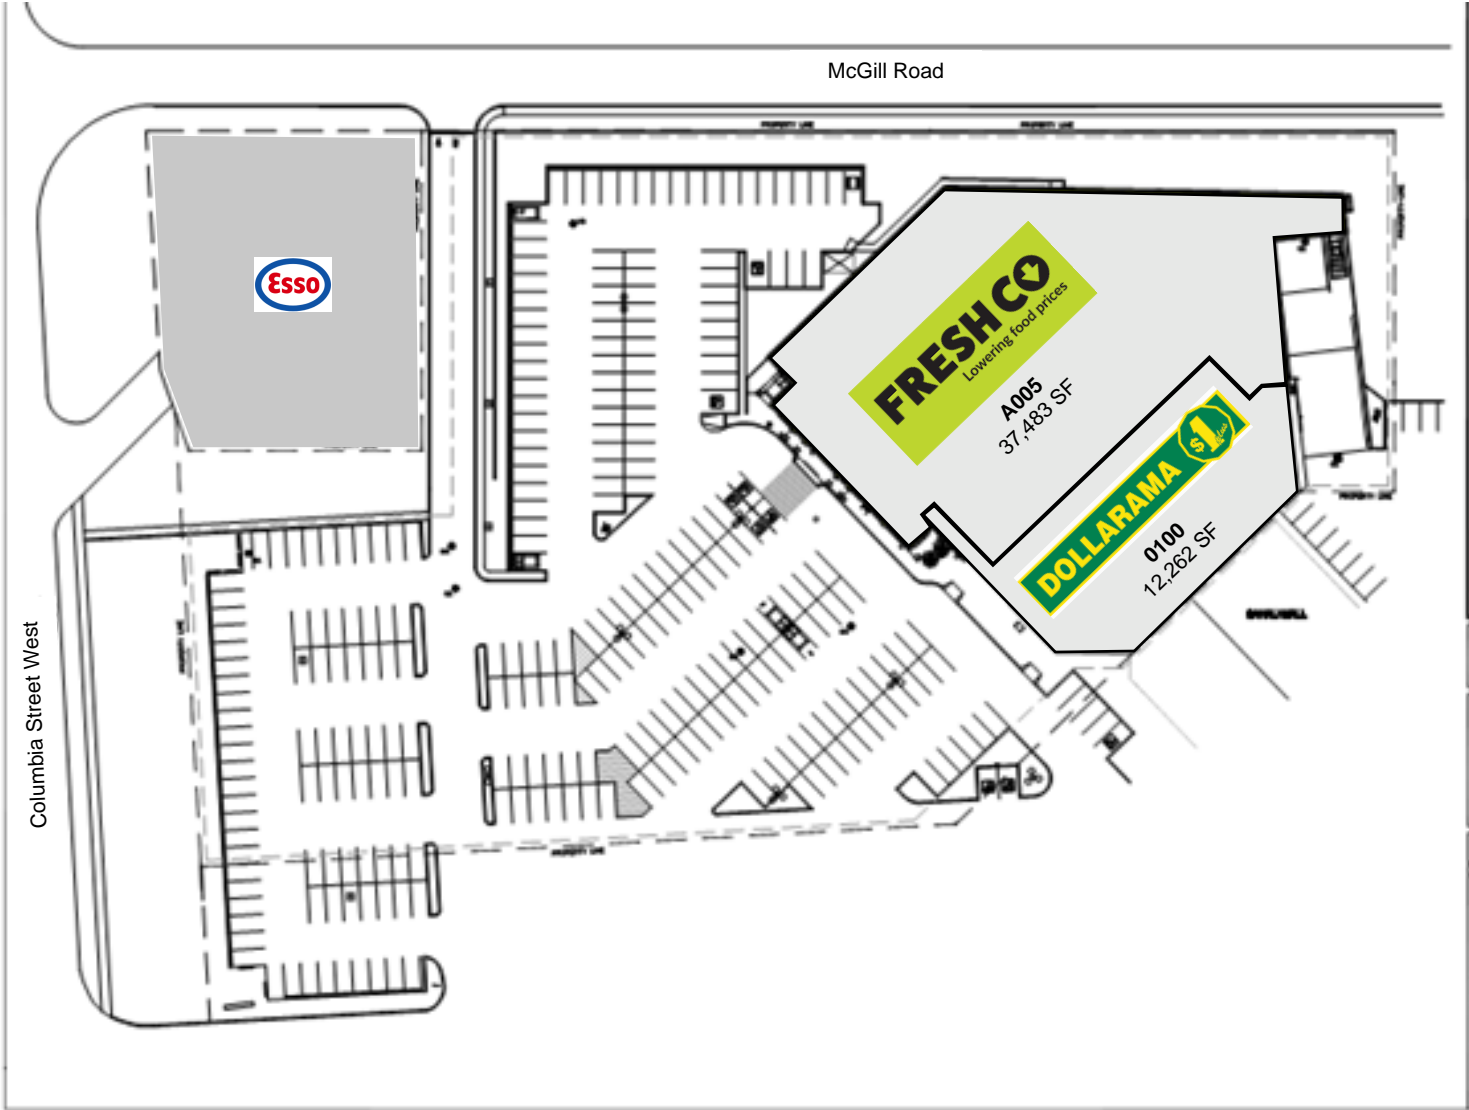

Sahali Mall

945 Columbia St W, Kamloops BC

All information, dimensions, sizes and areas are approximate only and are to be verified on site. Any references on this plan to specific tenants are subject to change from time to time and shall not be deemed to be any representation as to the tenants that are within the shopping centre.