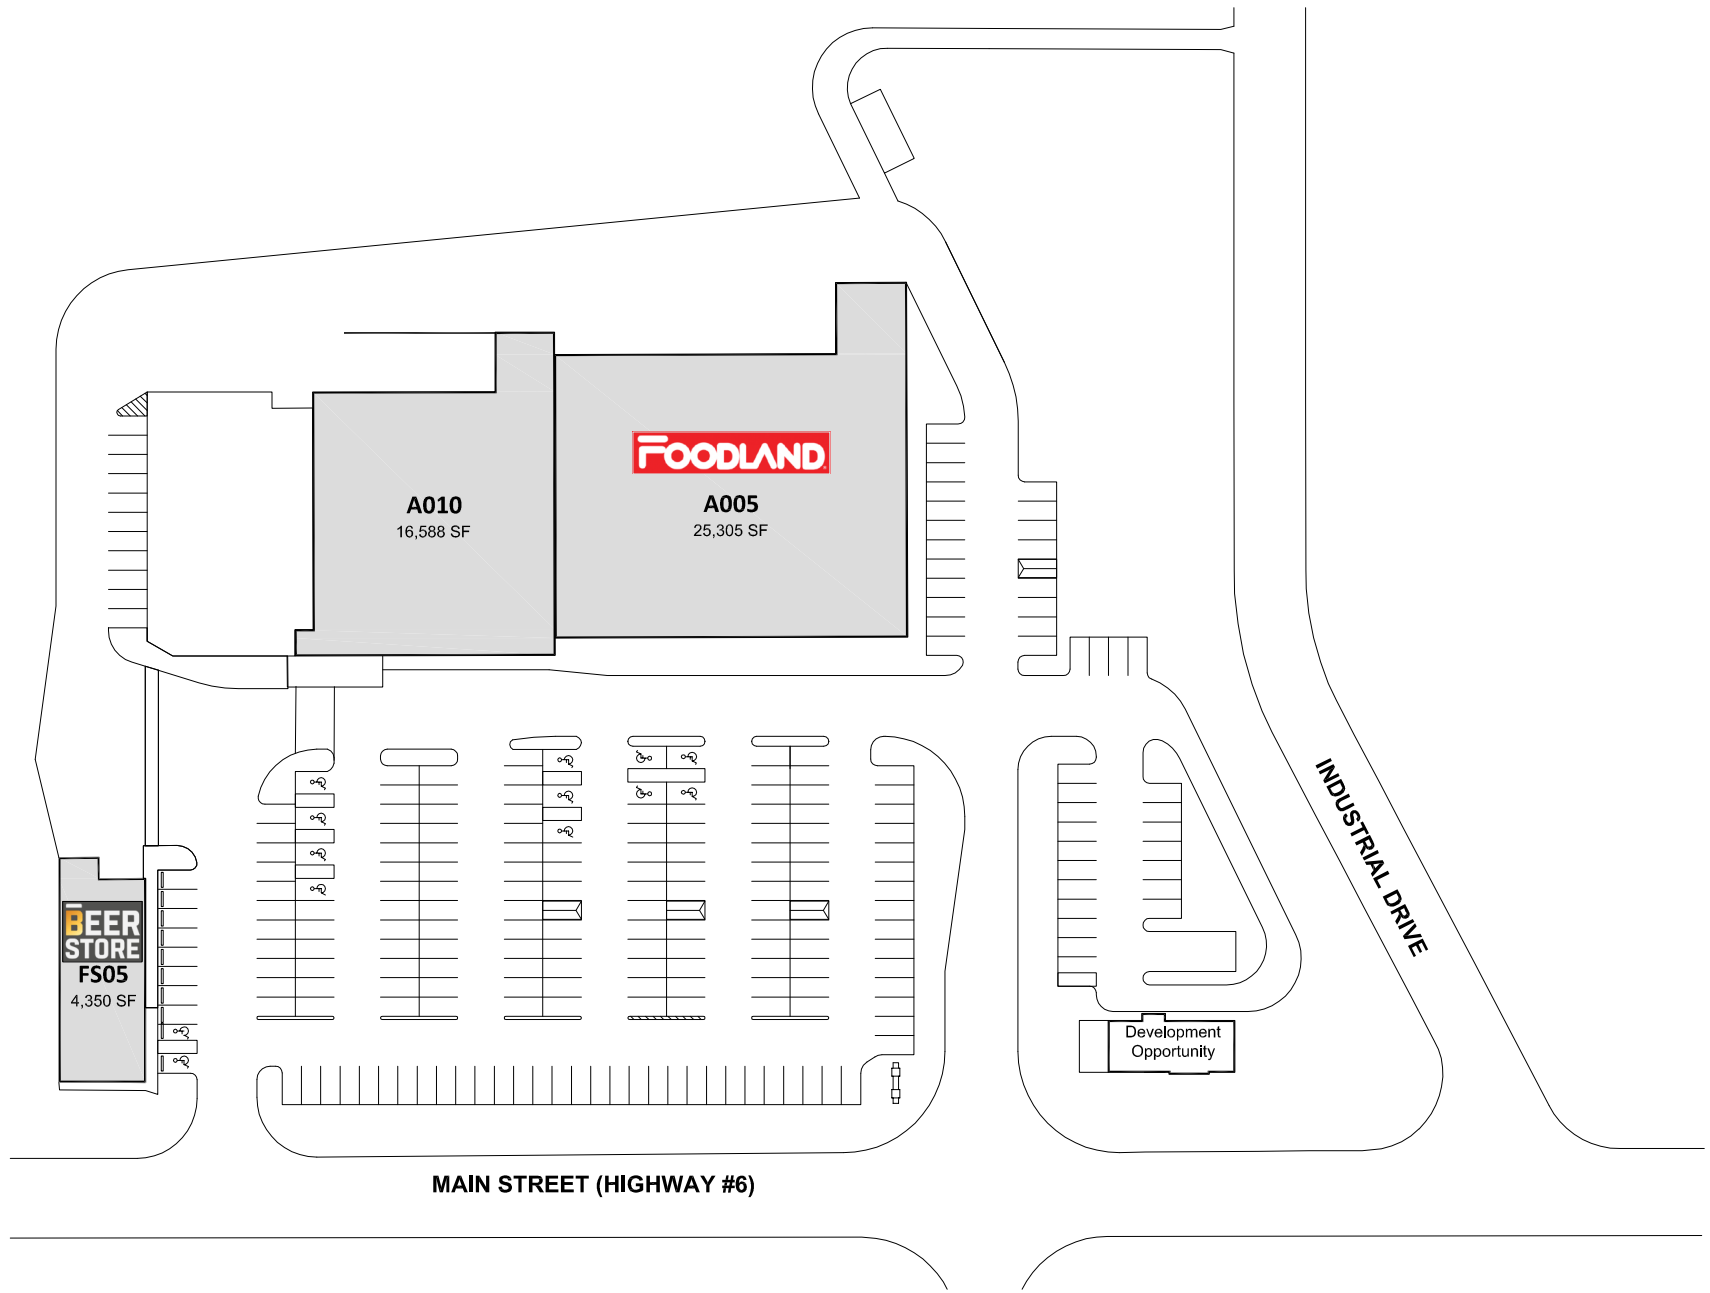

Mount Forest Plaza

437-445, 503, 515 Main Street N, Mount Forest, ON

All information, dimensions, sizes and areas are approximate only and are to be verified on site. Any references on this plan to specific tenants are subject to change from time to time and shall not be deemed to be any representation as to the tenants that are within the shopping centre.