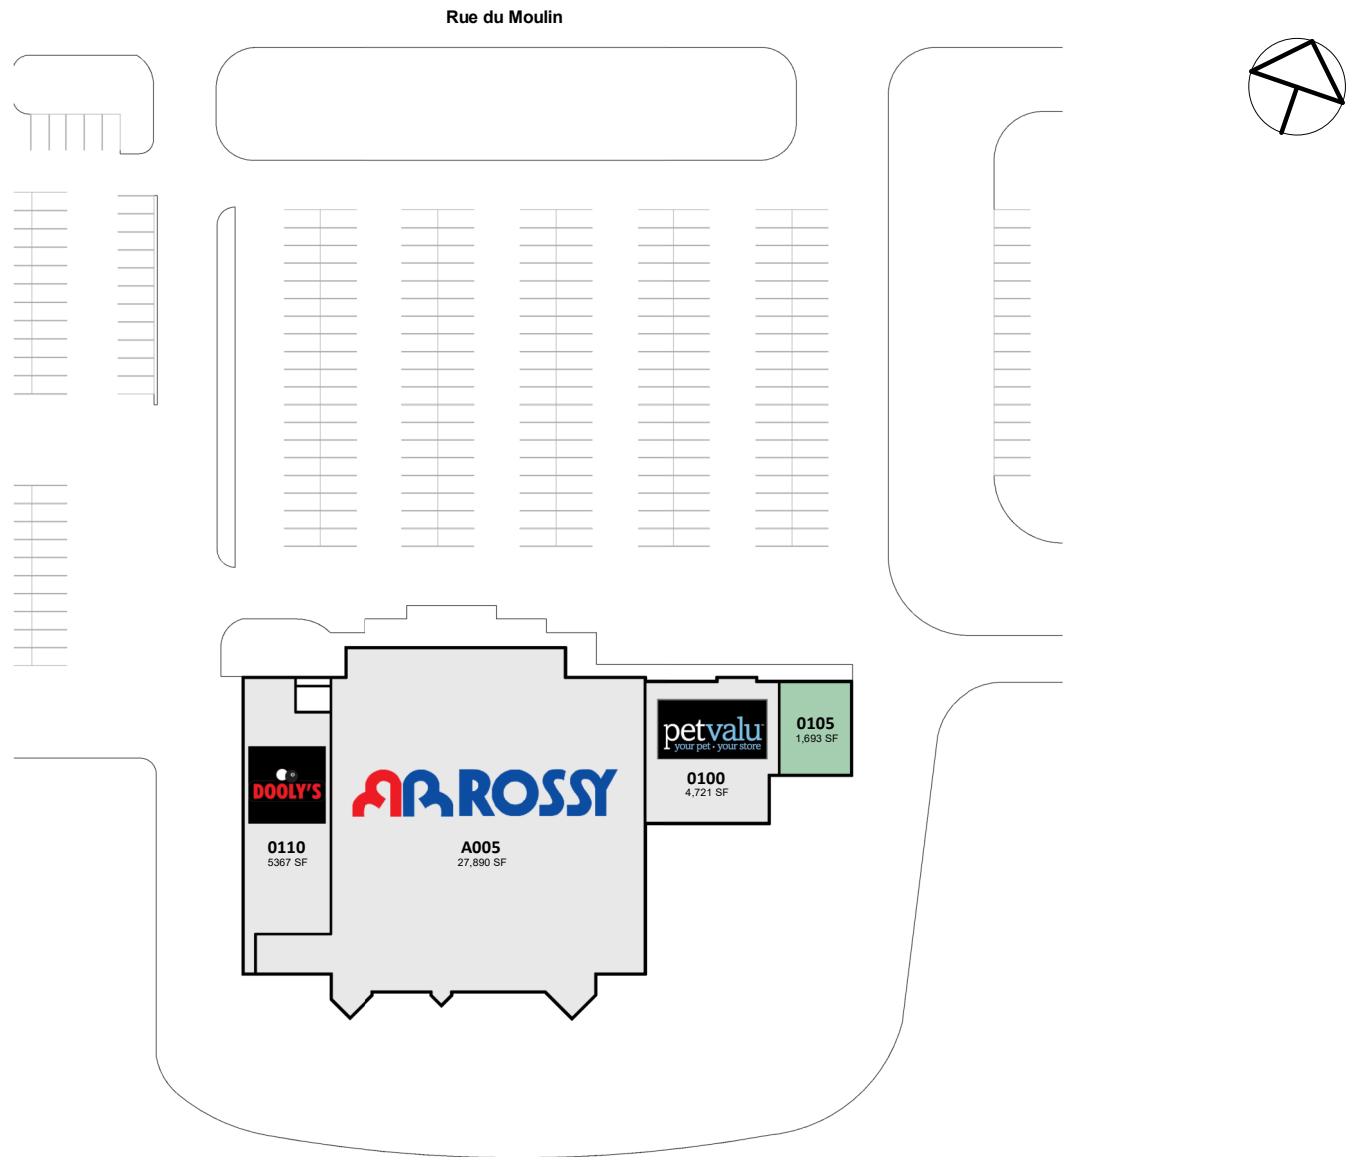

Tracadie

426 du Moulin Street, Tracadie, New Brunswick

All information, dimensions, sizes and areas are approximate only and are to be verified on site. Any references on this plan to specific tenants are subject to change from time to time and shall not be deemed to be any representation as to the tenants that are within the shopping centre.