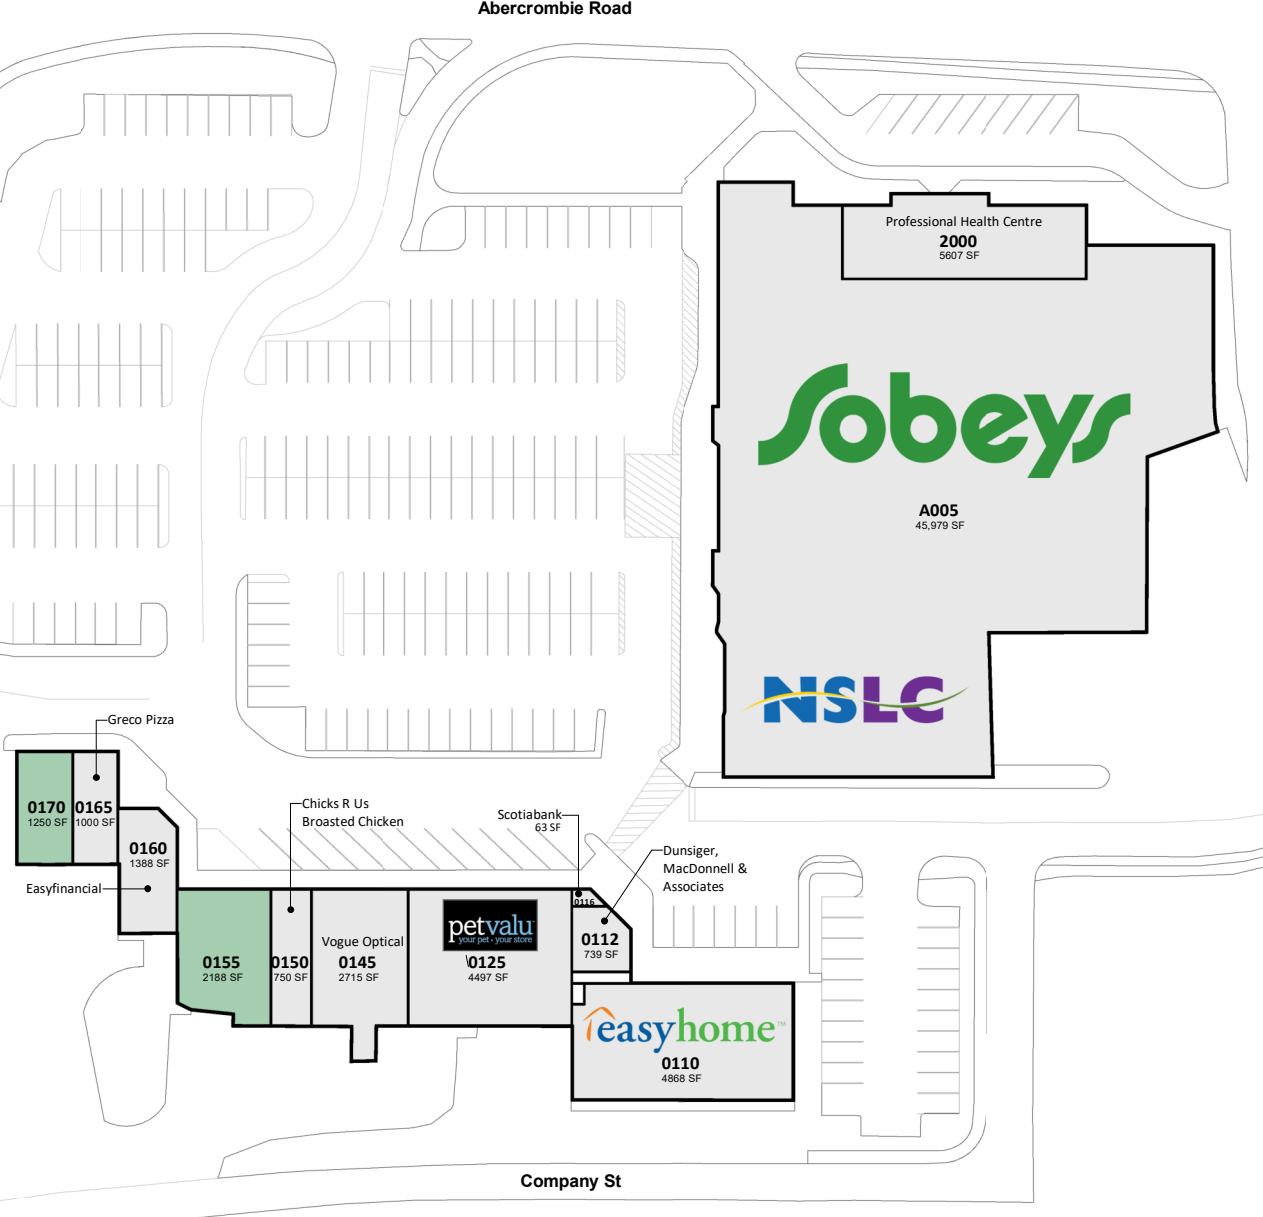

# West Side Plaza

38 George Street, New Glasgow, Nova Scotia

George Street

Abercrombie Road

Company St

All information, dimensions, sizes and areas are approximate only and are to be verified on site. Any references on this plan to specific tenants are subject to change from time to time and shall not be deemed to be any representation as to the tenants that are within the shopping centre.