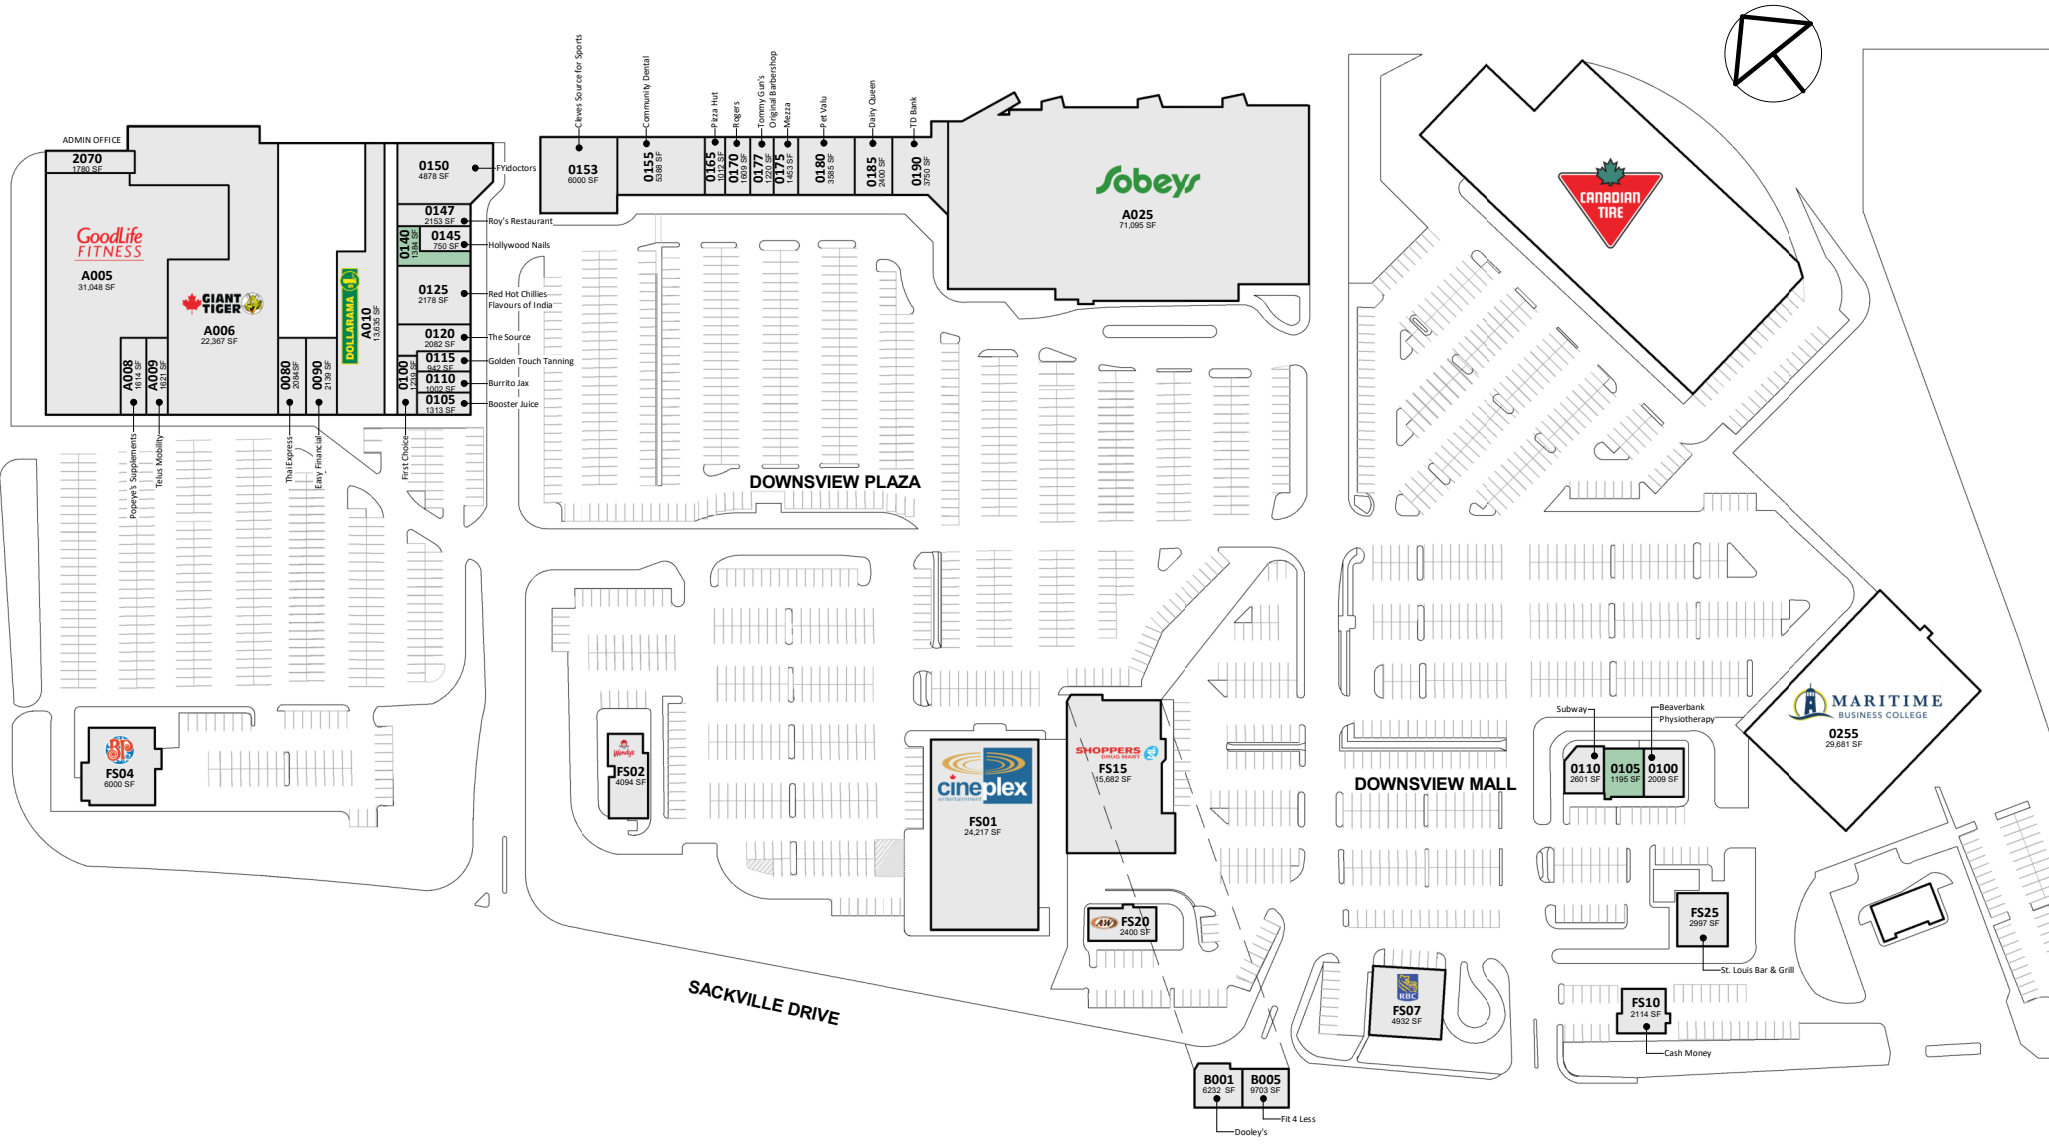

Downsview Mall & Plaza

710-760 Sackville Drive, Lower Sackville, Nova Scotia

All information, dimensions, sizes and areas are approximate only and are to be verified on site. Any references on this plan to specific tenants are subject to change from time to time and shall not be deemed to be any representation as to the tenants that are within the shopping centre.