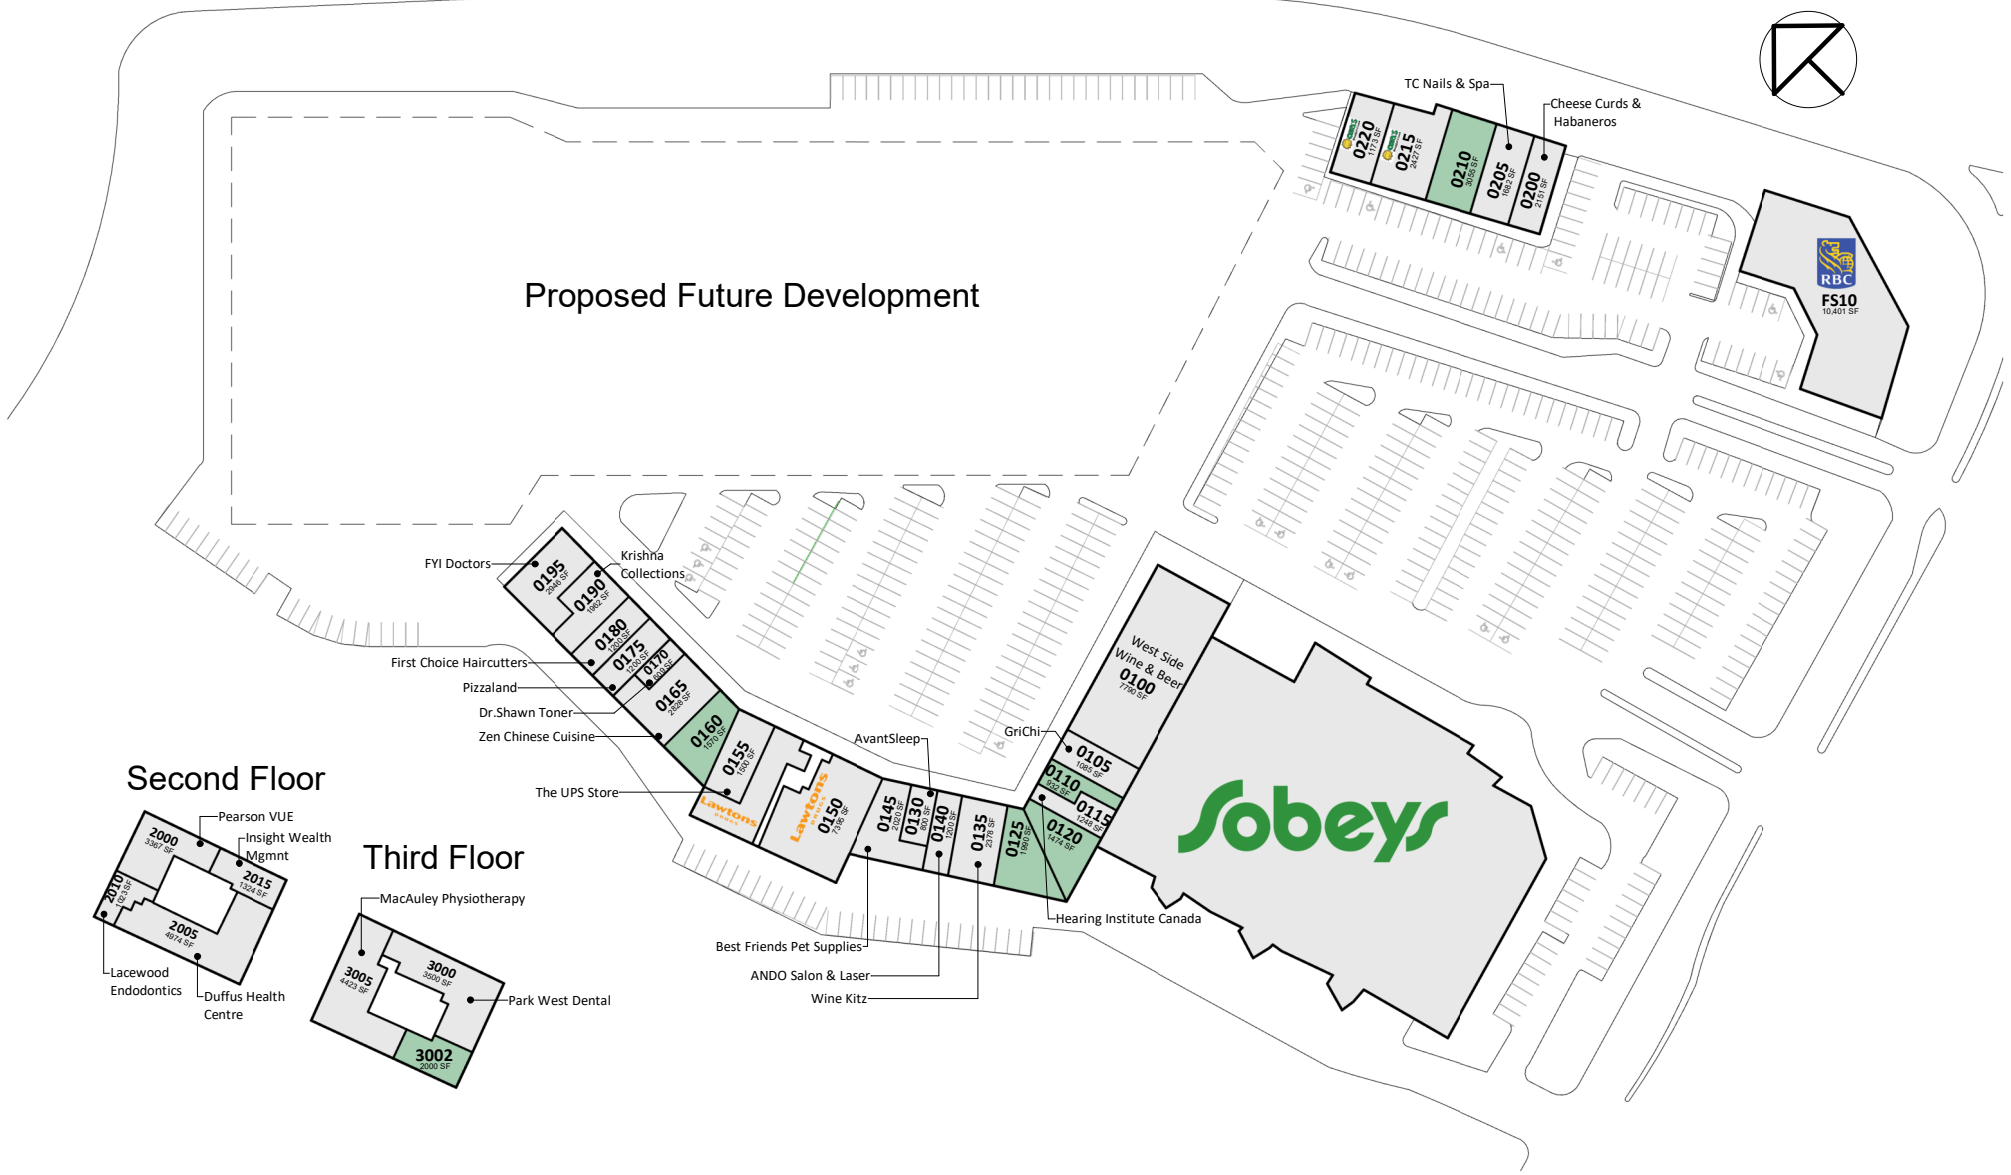

Park West Centre

271, 277, 287 Lacewood Drive, Halifax, Nova Scotia

All information, dimensions, sizes and areas are approximate only and are to be verified on site. Any references on this plan to specific tenants are subject to change from time to time and shall not be deemed to be any representation as to the tenants that are within the shopping centre.