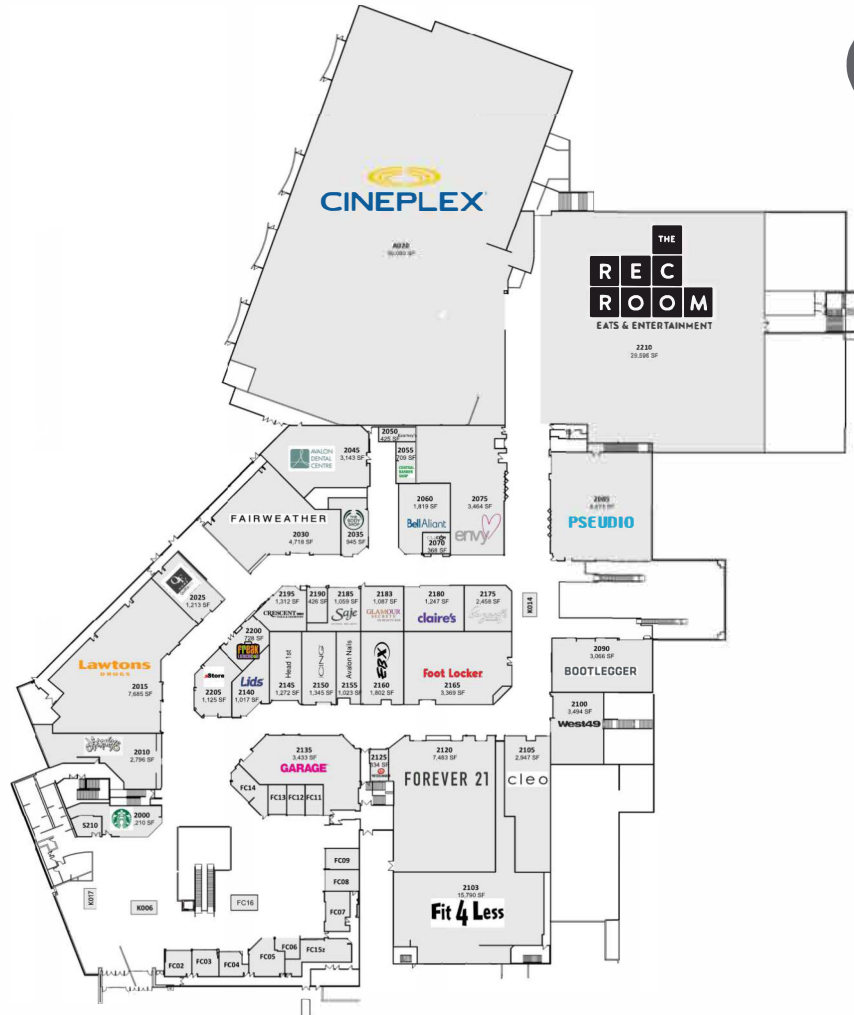

Avalon Mall - Level 2

48 Kennisport Road St. John's, Newfoundland

avalon

MALL