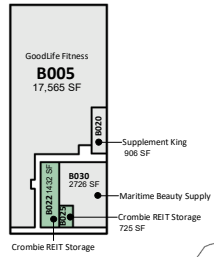

Aberdeen Mall and Business Centre

610 East River Road New Glasgow, Nova Scotia

SECOND LEVEL

BASEMENT

All information, dimensions, sizes and areas are approximate only and are to be verified on site. Any references on this plan to specific tenants are subject to change from time to time and shall not be deemed to be any representation as to the tenants that are within the shopping centre.