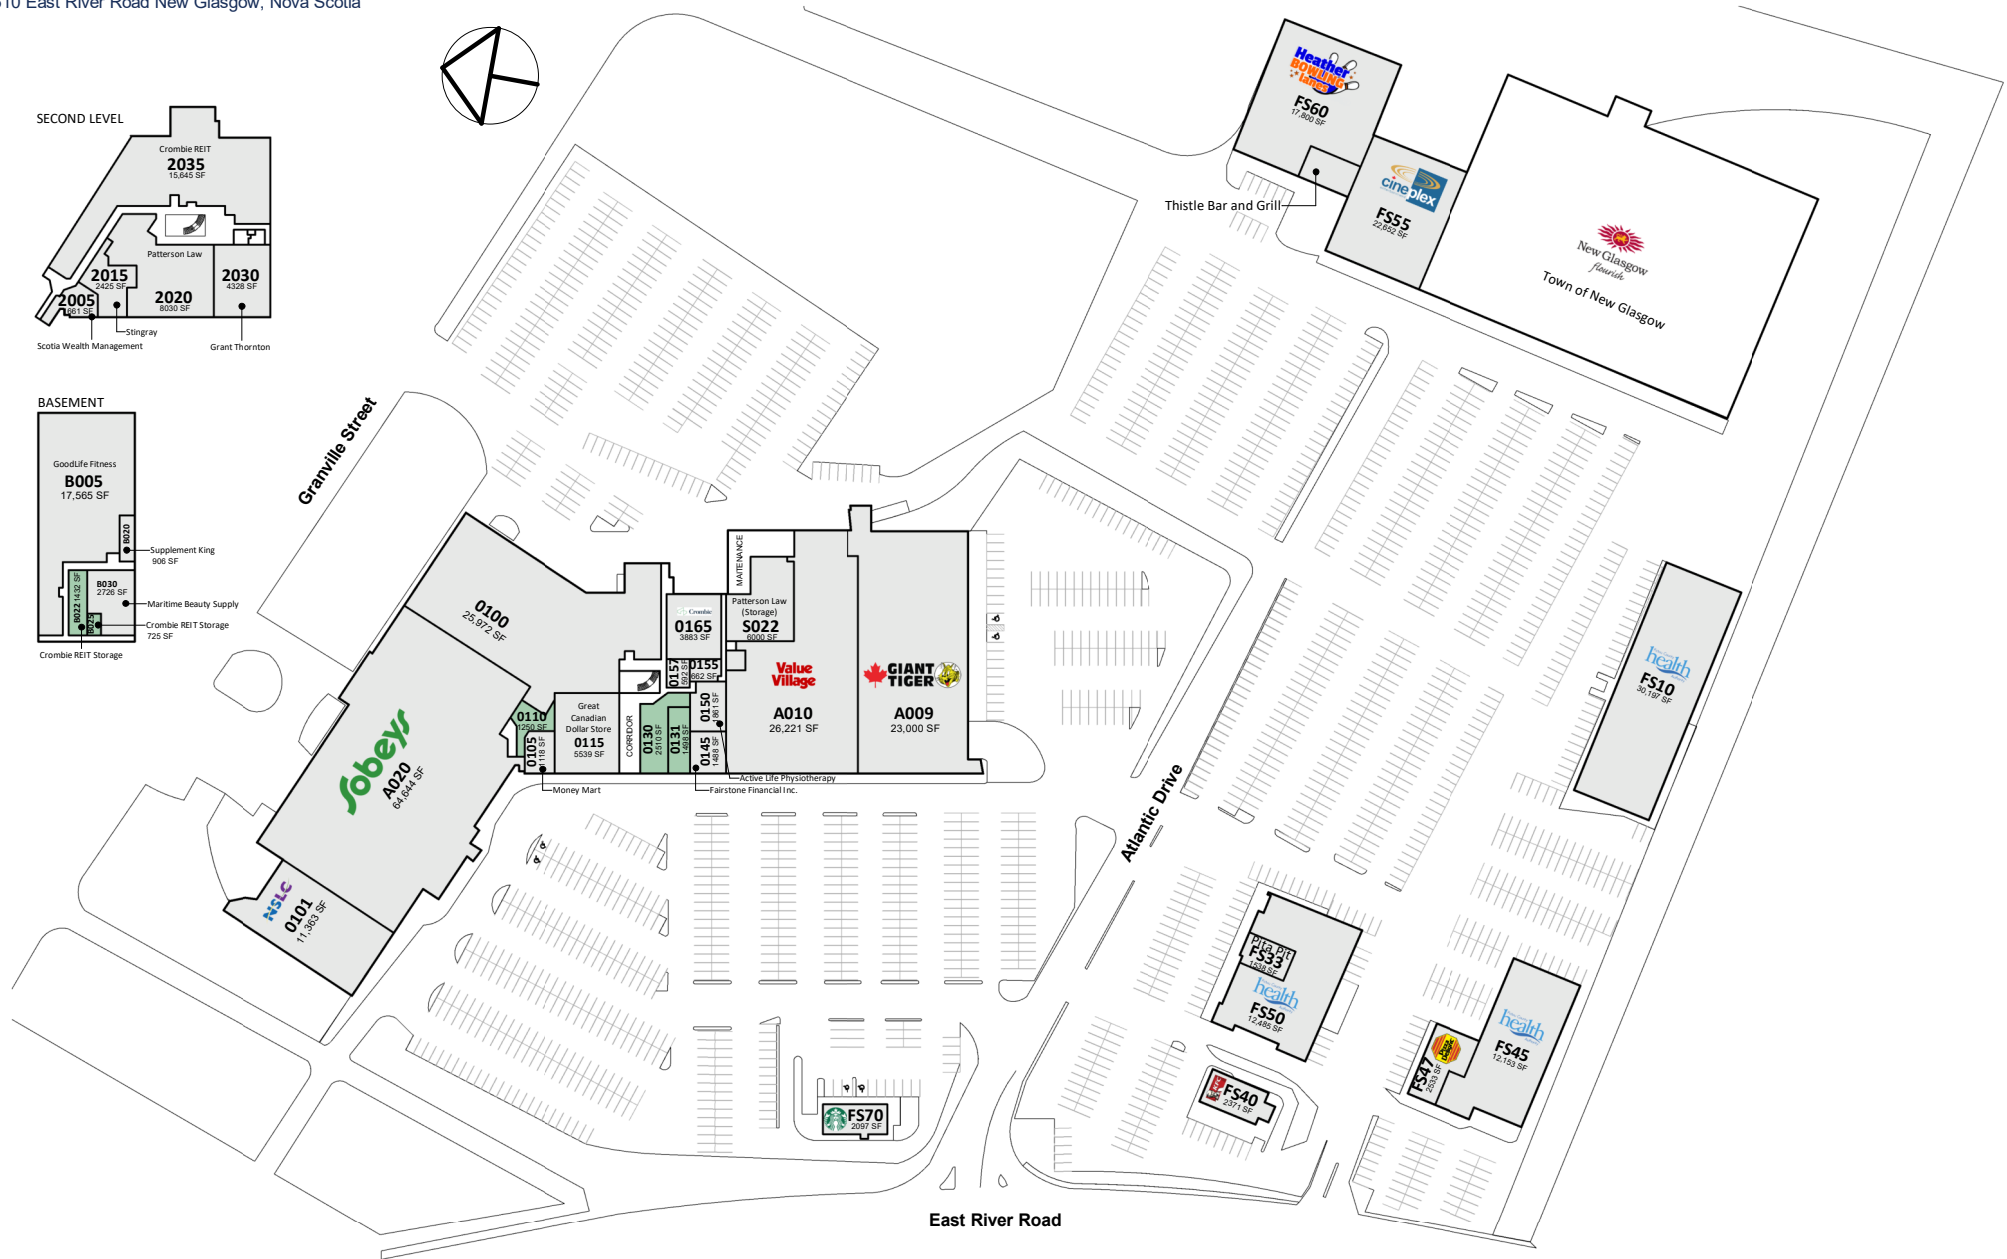

Aberdeen Mall and Business Centre

610 East River Road New Glasgow, Nova Scotia

SECOND LEVEL

BASEMENT

All information, dimensions, sizes and areas are approximate only and are to be verified on site. Any references on this plan to specific tenants are subject to change from time to time and shall not be deemed to be any representation as to the tenants that are within the shopping centre.