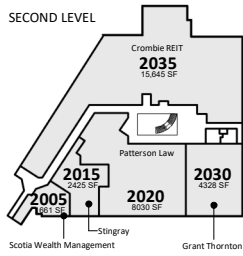

Aberdeen Mall and Business Centre

610 East River Road New Glasgow, Nova Scotia

SECOND LEVEL

BASEMENT

All information, dimensions, sizes and areas are approximate only and are to be verified on site. Any references on this plan to specific tenants are subject to change from time to time and shall not be deemed to be any representation as to the tenants that are within the shopping centre.