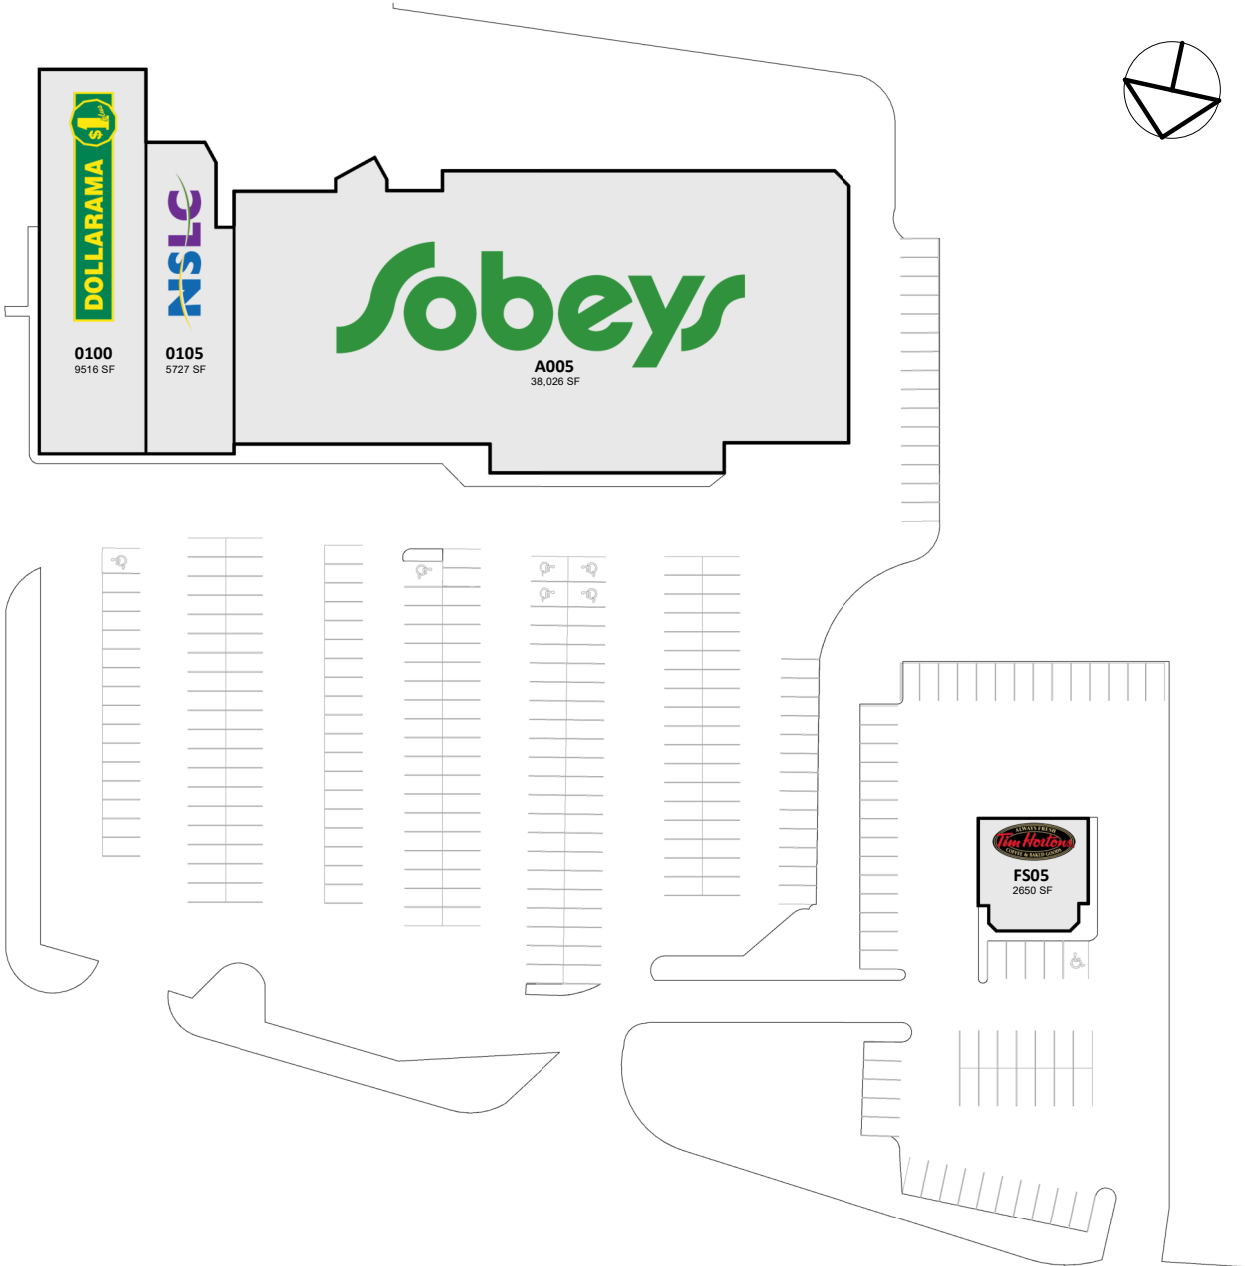

# Blink Bonnie Plaza

45 Weaver Road, Pictou, Nova Scotia

All information, dimensions, sizes and areas are approximate only and are to be verified on site. Any references on this plan to specific tenants are subject to change from time to time and shall not be deemed to be any representation as to the tenants that are within the shopping centre.