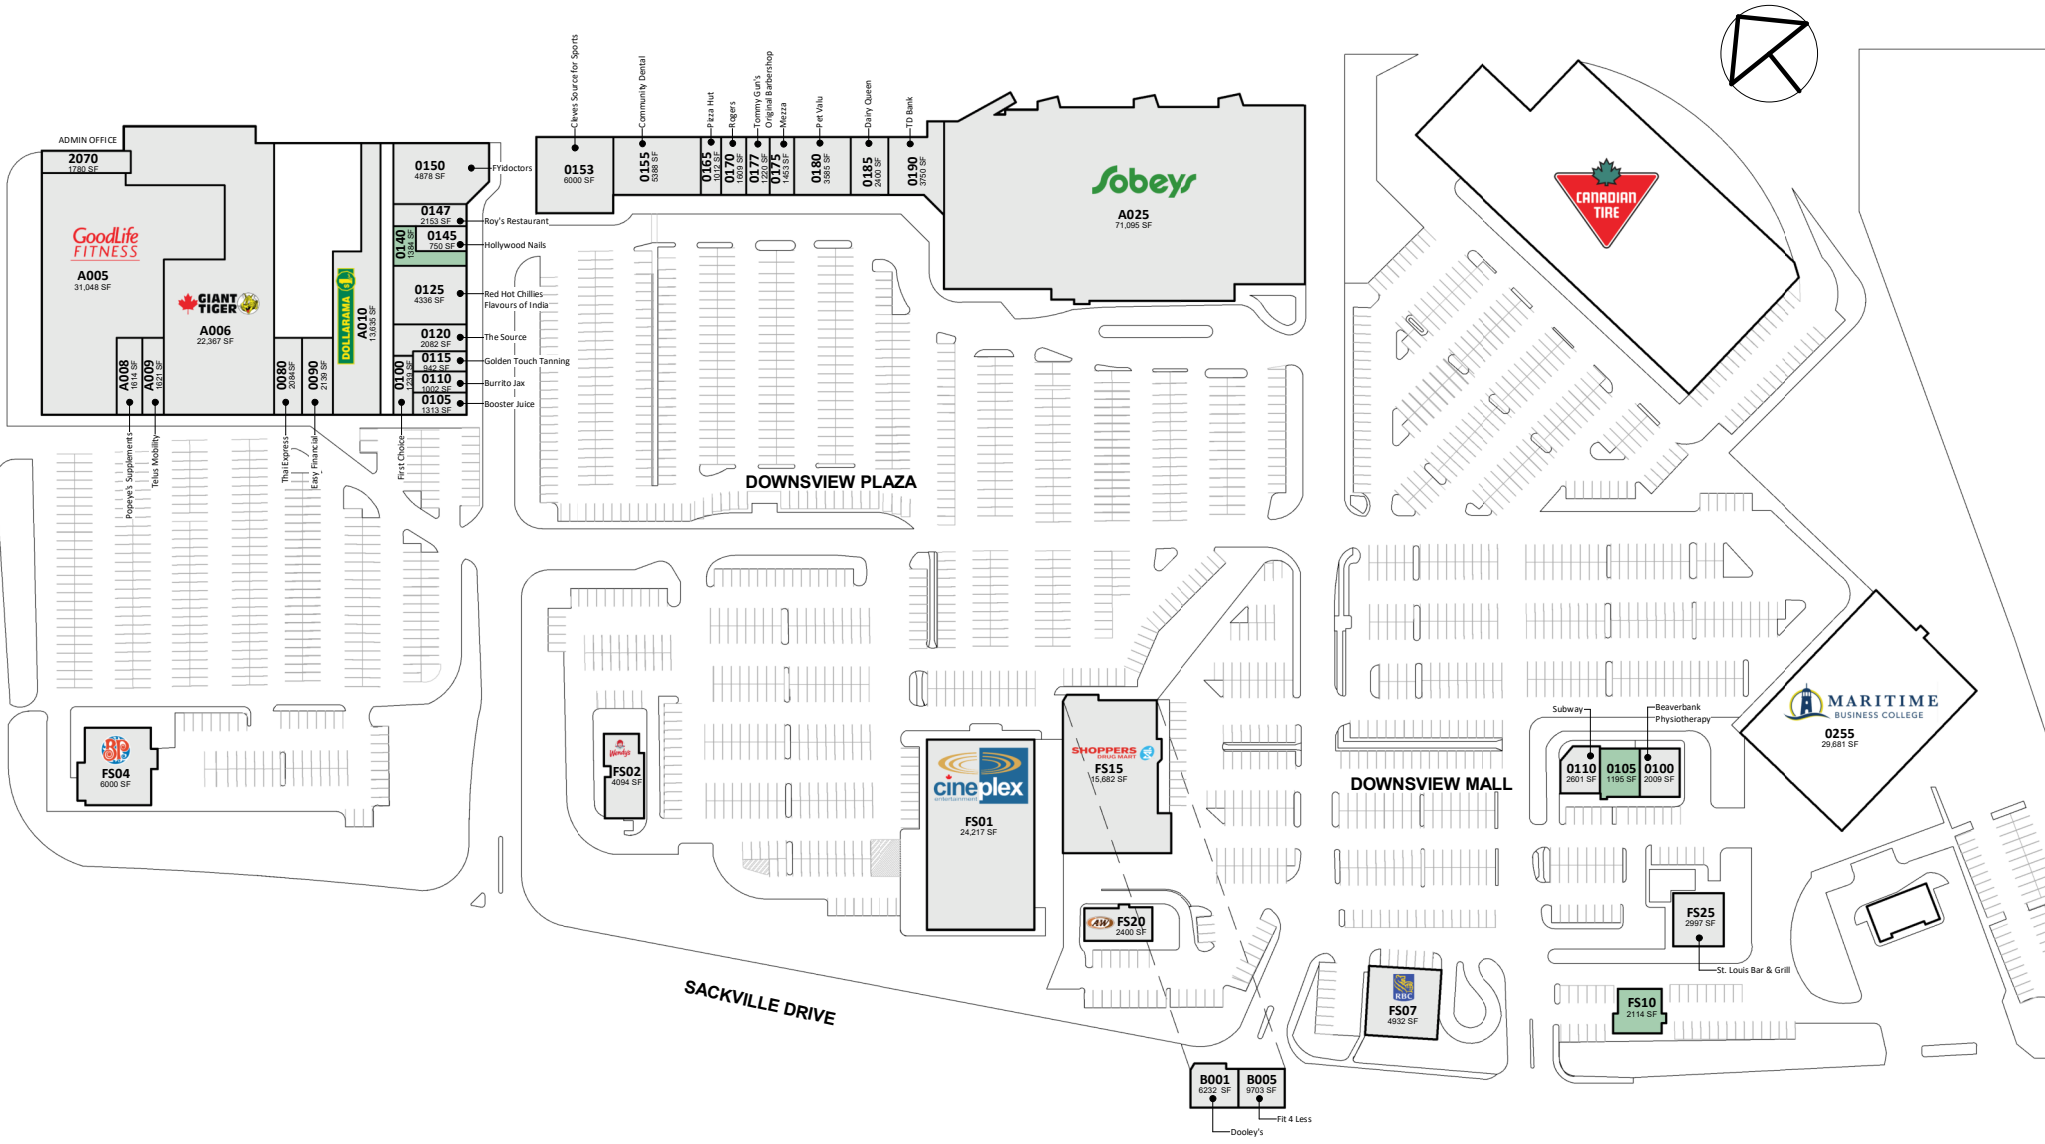

Downsview Mall & Plaza

710-760 Sackville Drive, Lower Sackville, Nova Scotia

All information, dimensions, sizes and areas are approximate only and are to be verified on site. Any references on this plan to specific tenants are subject to change from time to time and shall not be deemed to be any representation as to the tenants that are within the shopping centre.