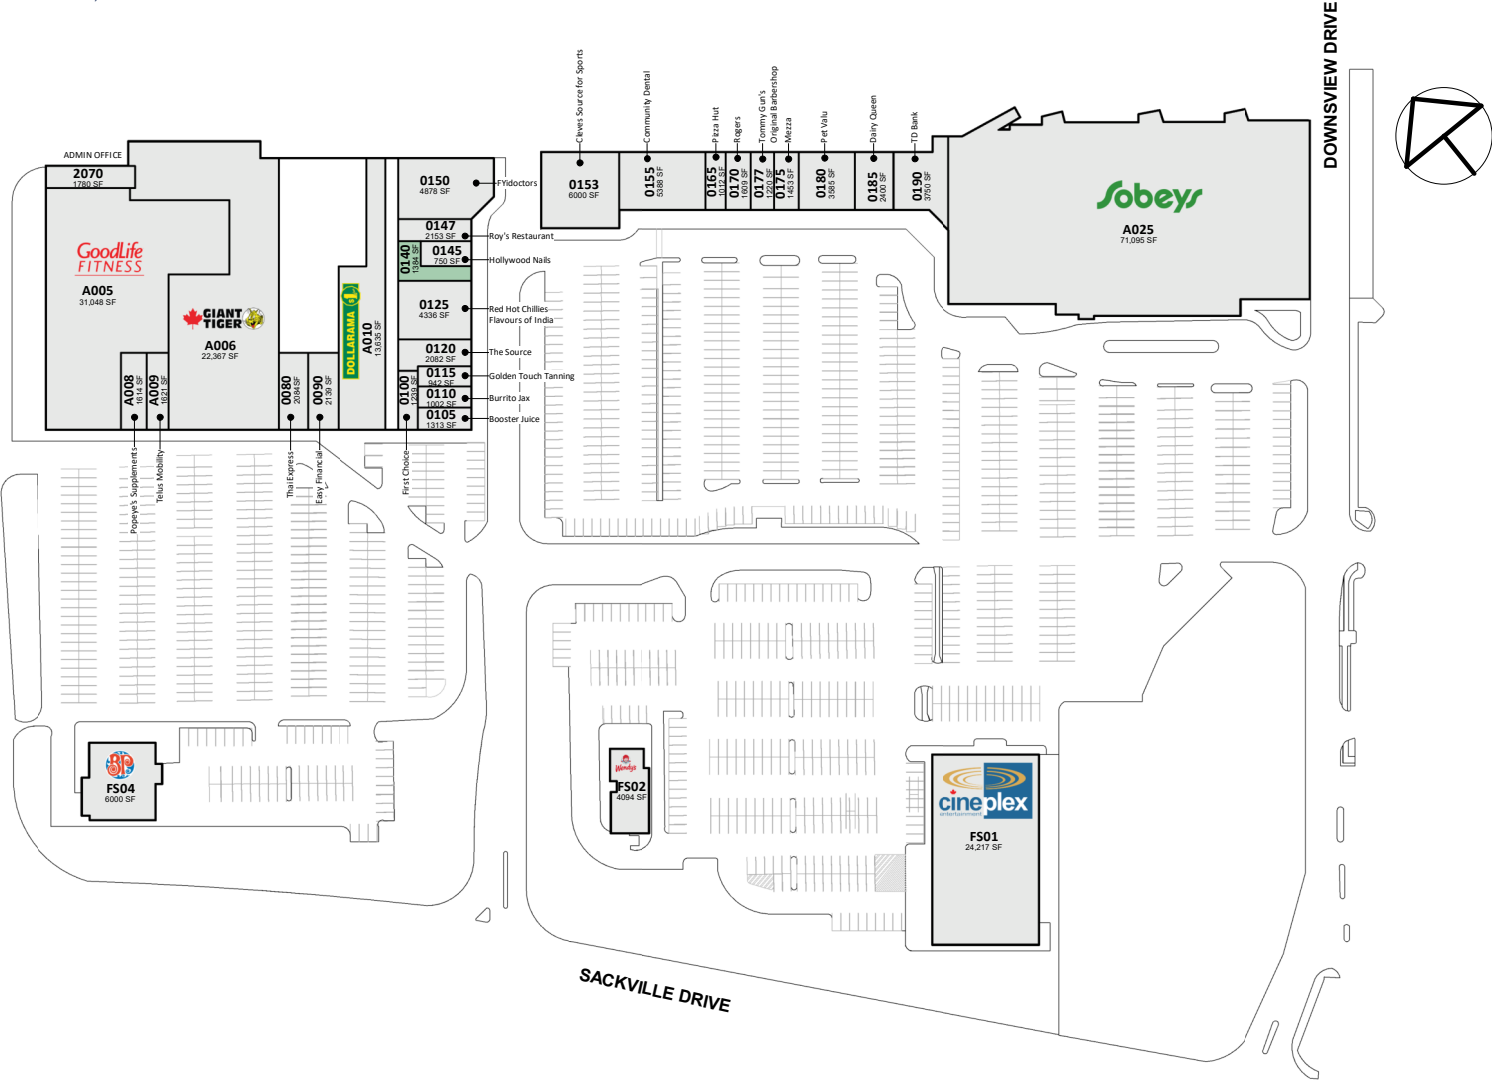

Downsview Plaza

All information, dimensions, sizes and areas are approximate only and are to be verified on site. Any references on this plan to specific tenants are subject to change from time to time and shall not be deemed to be any representation as to the tenants that are within the shopping centre.