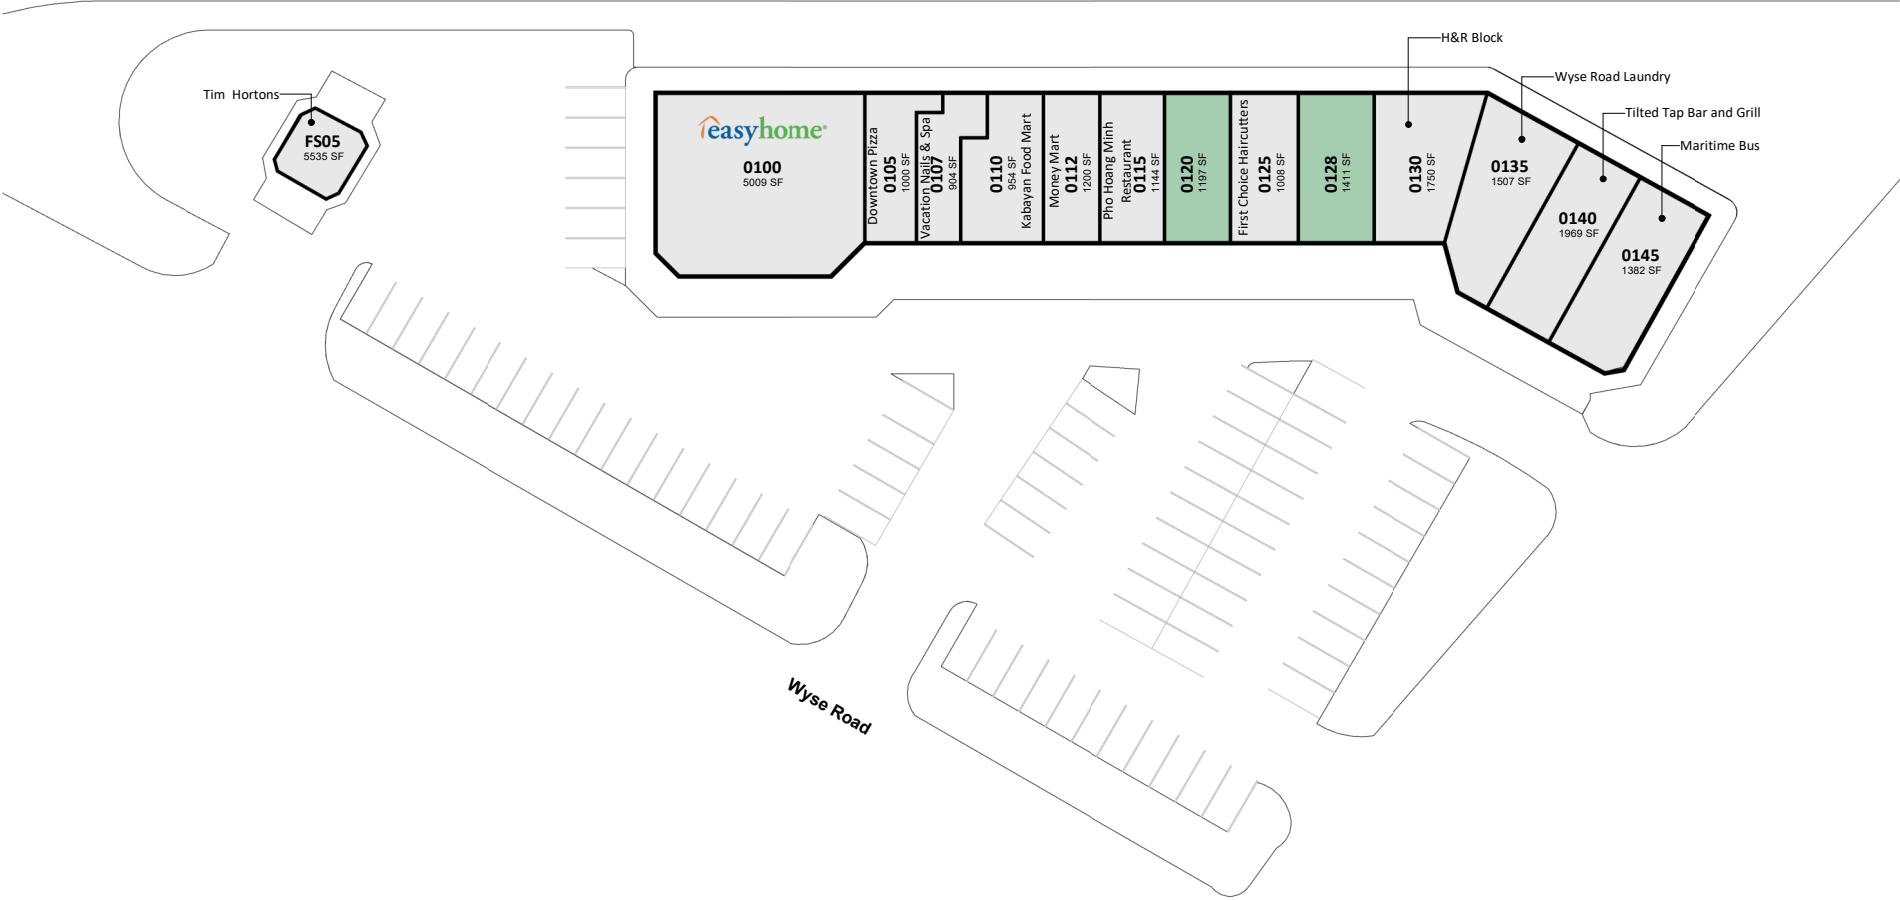

Wyse Road Plaza

172 Wyse Rd, Dartmouth, Nova Scotia

Green Road

All information, dimensions, sizes and areas are approximate only and are to be verified on site. Any references on this plan to specific tenants are subject to change from time to time and shall not be deemed to be any representation as to the tenants that are within the shopping centre.