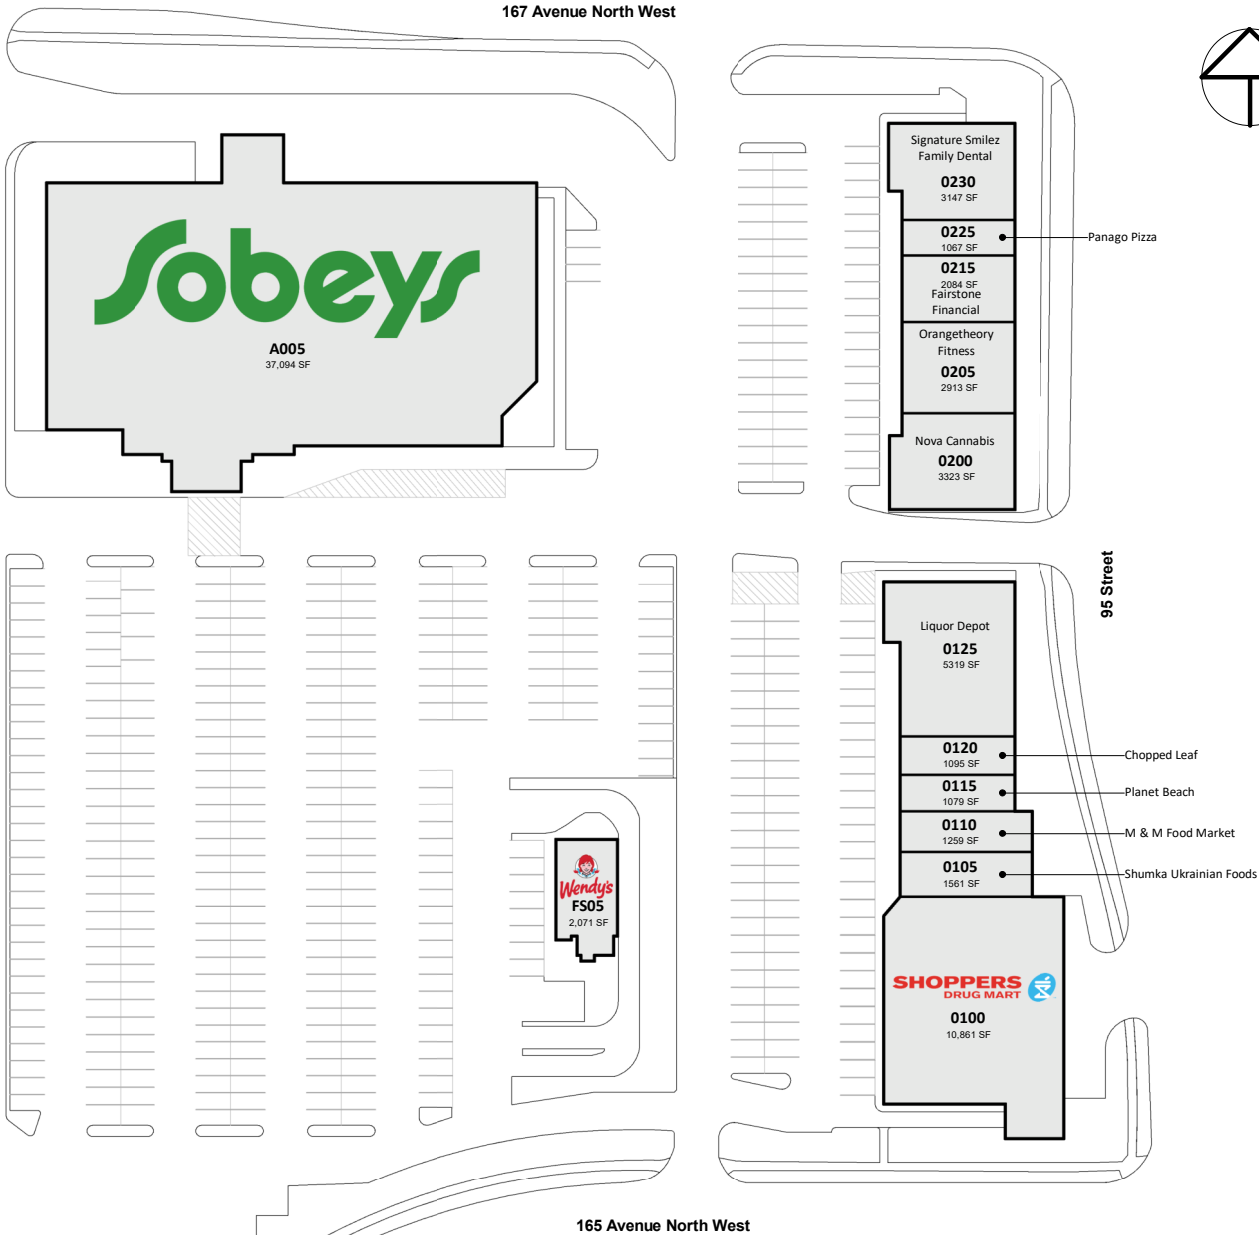

Namao Centre Plaza

9611 167th Avenue Northwest, Edmonton, Alberta

All information, dimensions, sizes and areas are approximate only and are to be verified on site. Any references on this plan to specific tenants are subject to change from time to time and shall not be deemed to be any representation as to the tenants that are within the shopping centre.