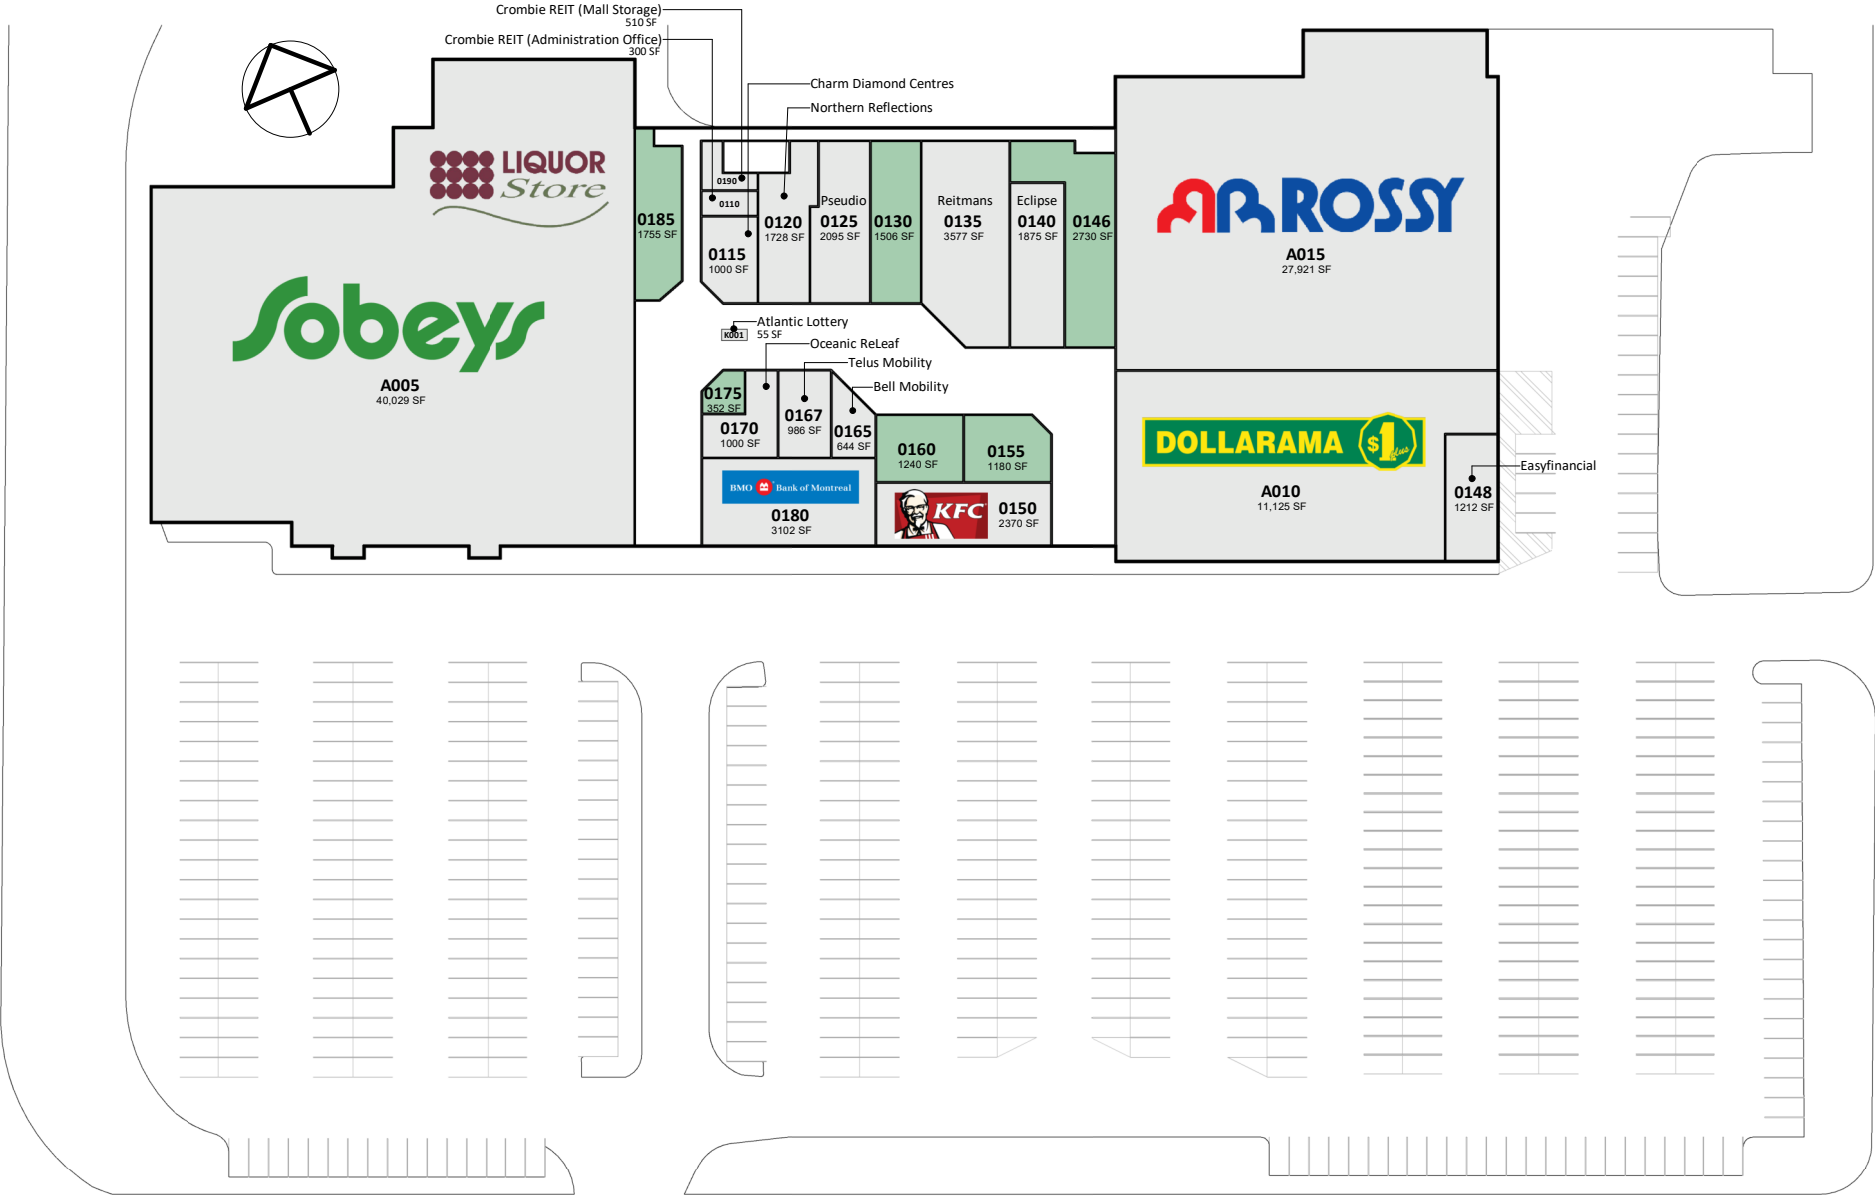

Random Square

69 Manitoba Drive, Clarenville, Newfoundland and Labrador

Manitoba Drive

All information, dimensions, sizes and areas are approximate only and are to be verified on site. Any references on this plan to specific tenants are subject to change from time to time and shall not be deemed to be any representation as to the tenants that are within the shopping centre.