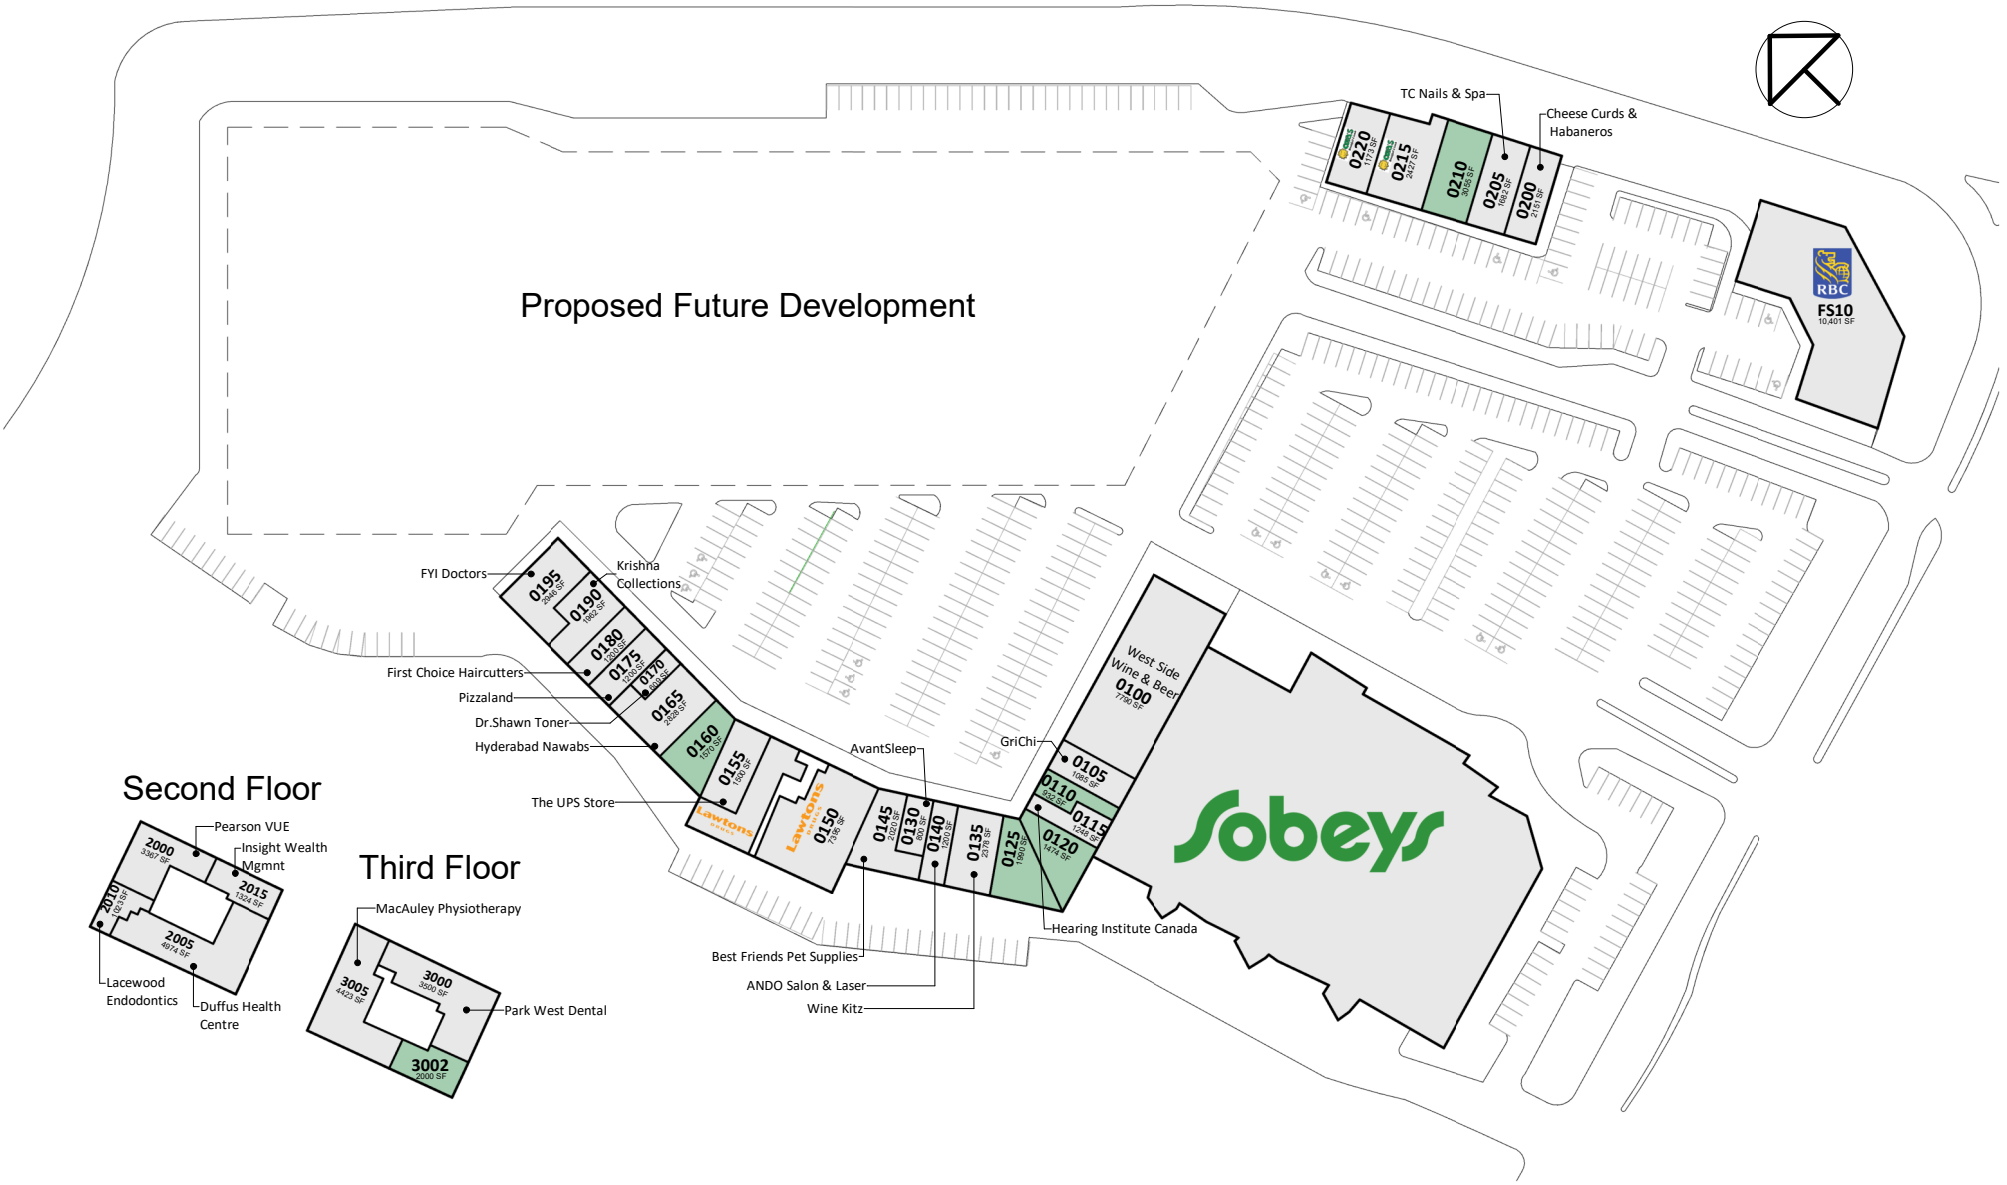

Park West Centre

271, 277, 287 Lacewood Drive, Halifax, Nova Scotia

All information, dimensions, sizes and areas are approximate only and are to be verified on site. Any references on this plan to specific tenants are subject to change from time to time and shall not be deemed to be any representation as to the tenants that are within the shopping centre.