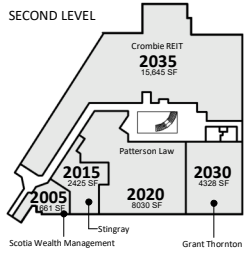

# Aberdeen Mall and Business Centre

610 East River Road New Glasgow, Nova Scotia

## SECOND LEVEL