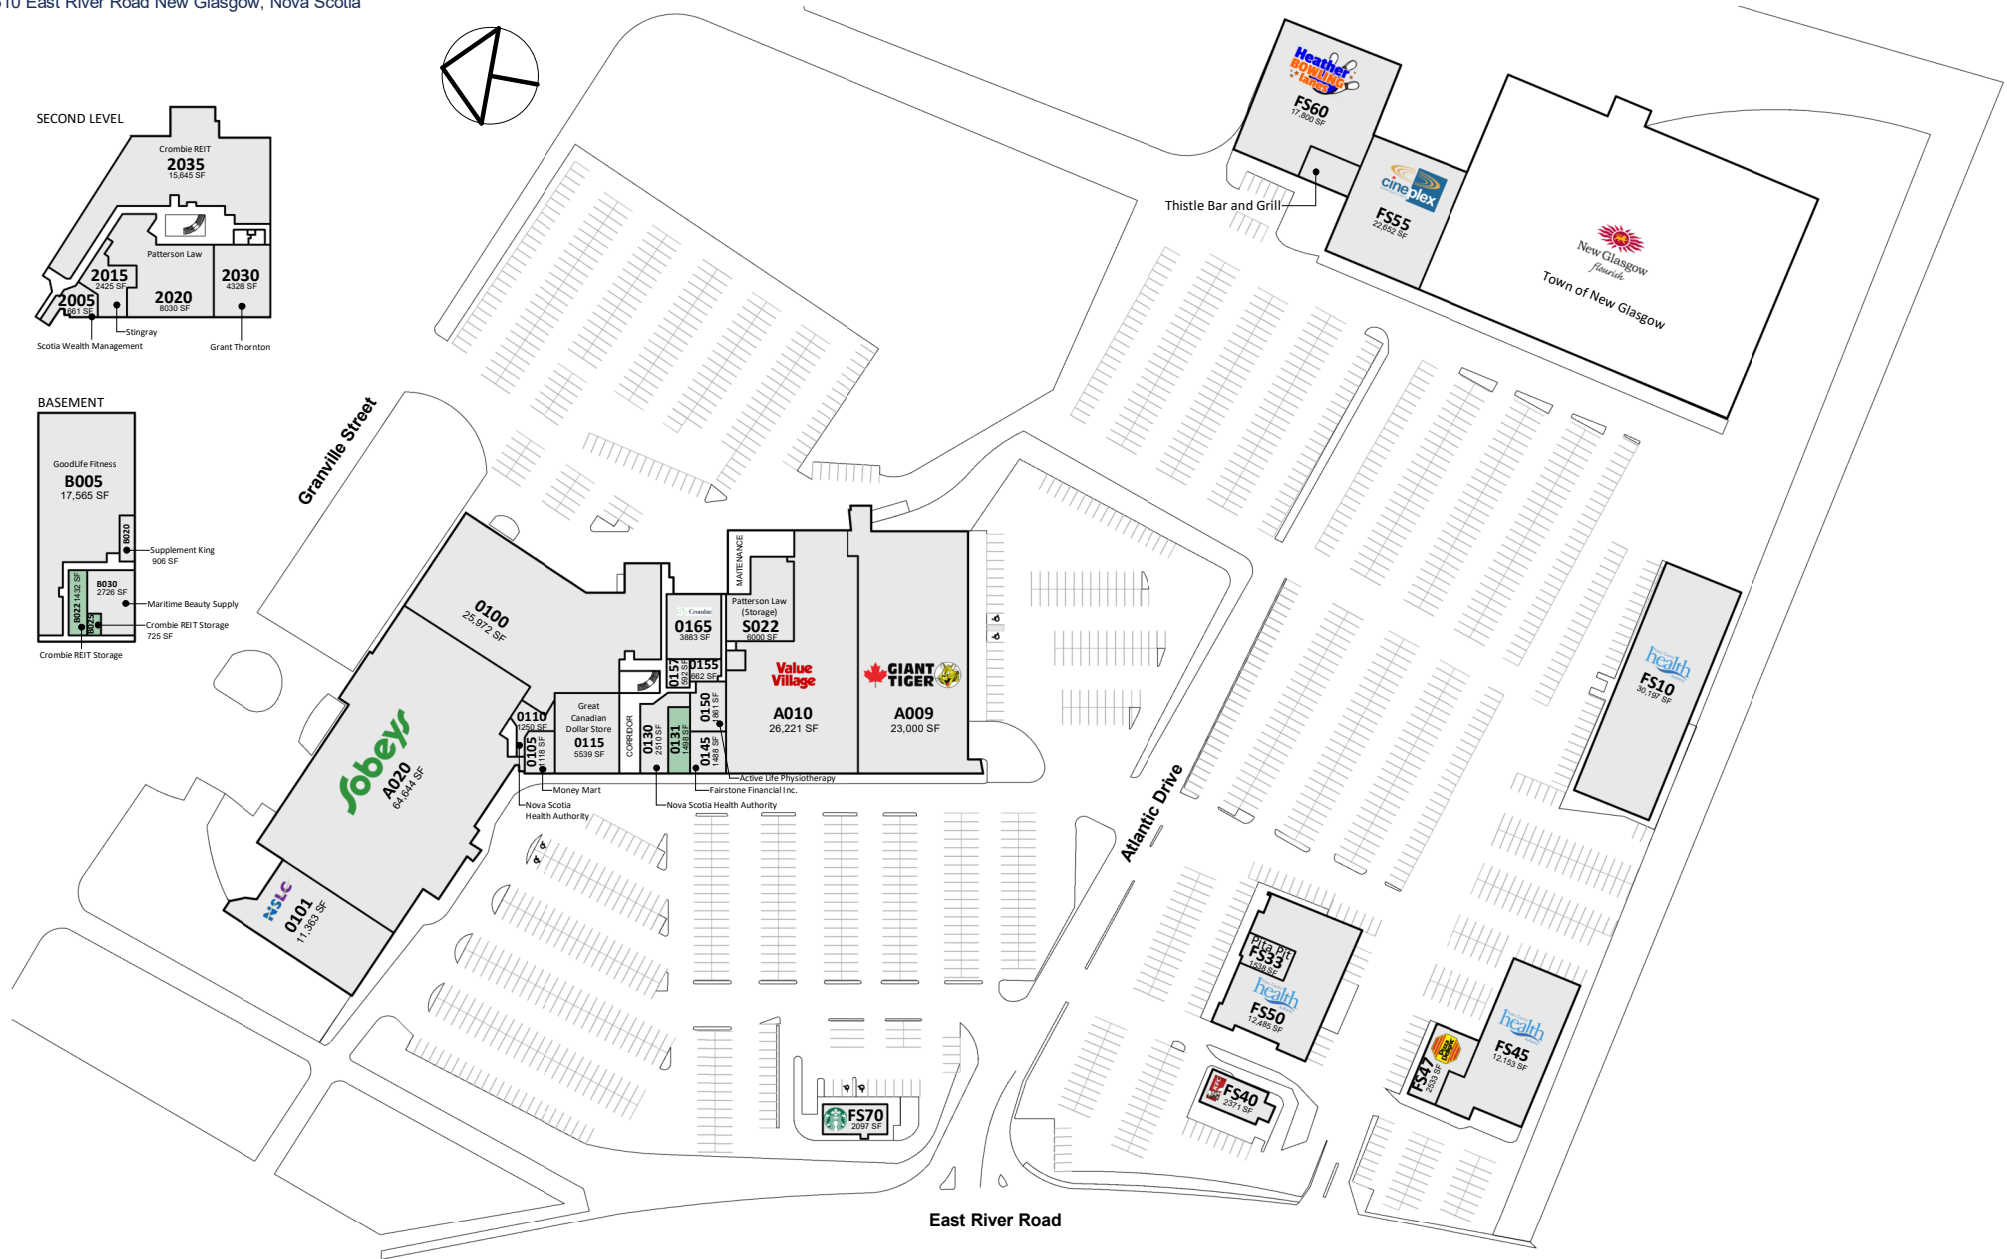

# Aberdeen Mall and Business Centre

610 East River Road New Glasgow, Nova Scotia

## SECOND LEVEL

## BASEMENT

All information, dimensions, sizes and areas are approximate only and are to be verified on site. Any references on this plan to specific tenants are subject to change from time to time and shall not be deemed to be any representation as to the tenants that are within the shopping centre.