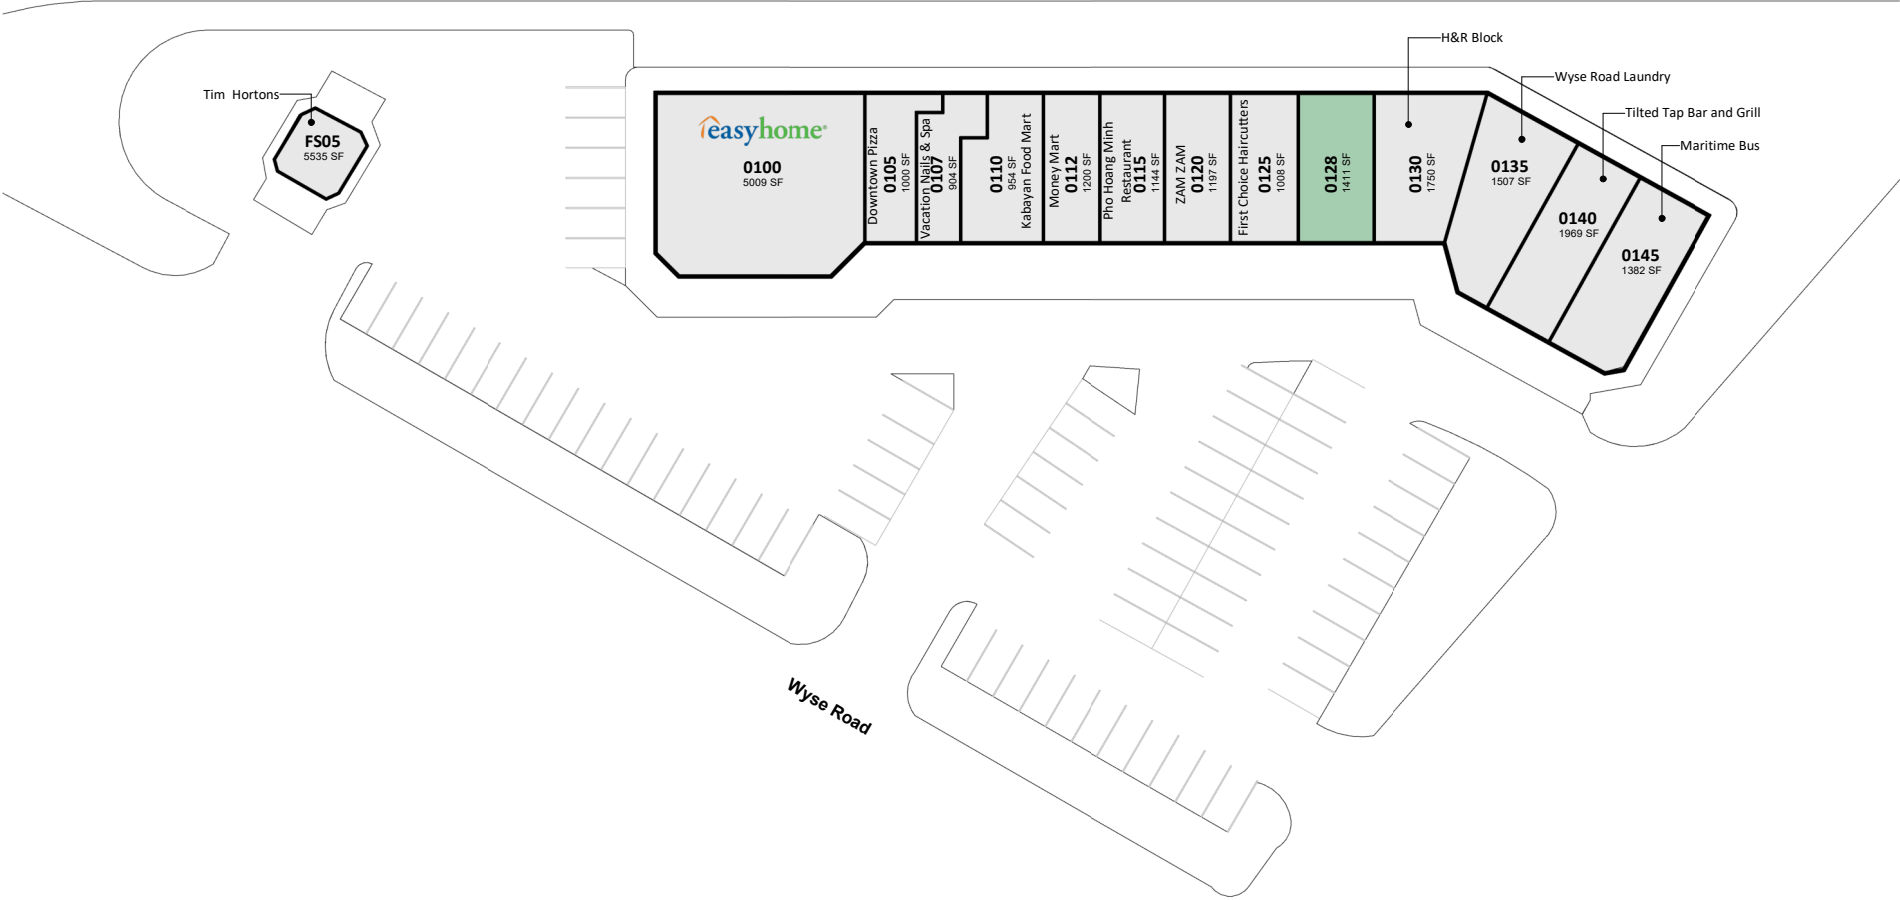

Wyse Road Plaza

172 Wyse Rd, Dartmouth, Nova Scotia

Green Road

All information, dimensions, sizes and areas are approximate only and are to be verified on site. Any references on this plan to specific tenants are subject to change from time to time and shall not be deemed to be any representation as to the tenants that are within the shopping centre.