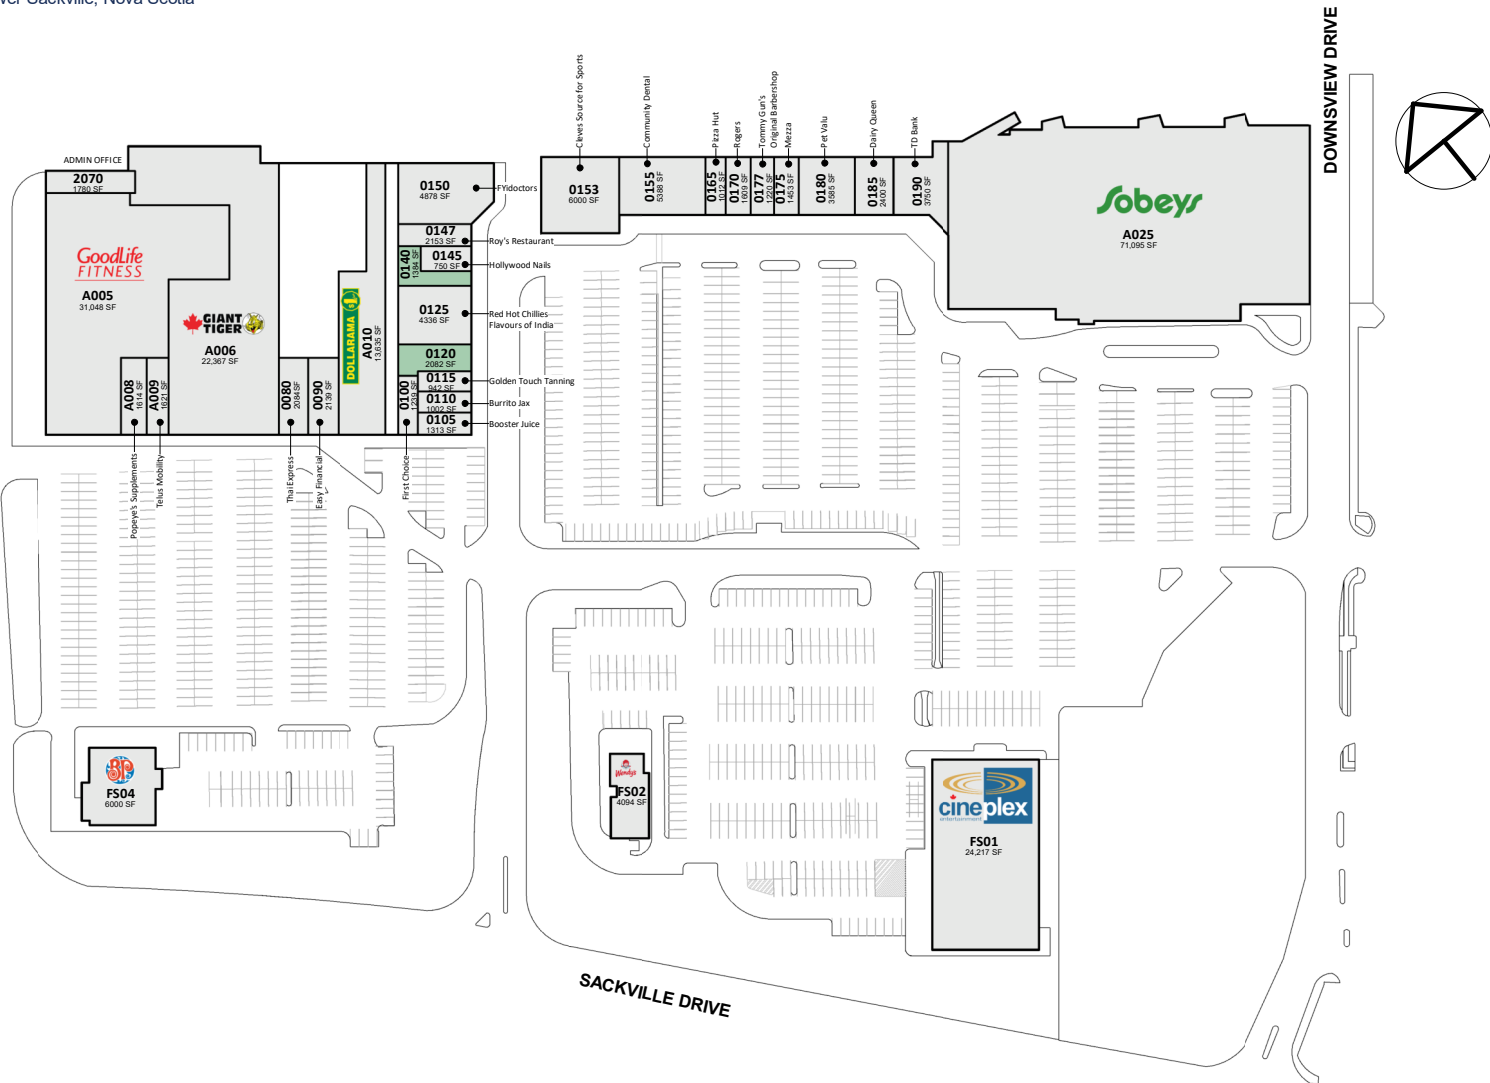

Downsview Plaza

710-760 Sackville Drive, Lower Sackville, Nova Scotia

All information, dimensions, sizes and areas are approximate only and are to be verified on site. Any references on this plan to specific tenants are subject to change from time to time and shall not be deemed to be any representation as to the tenants that are within the shopping centre.