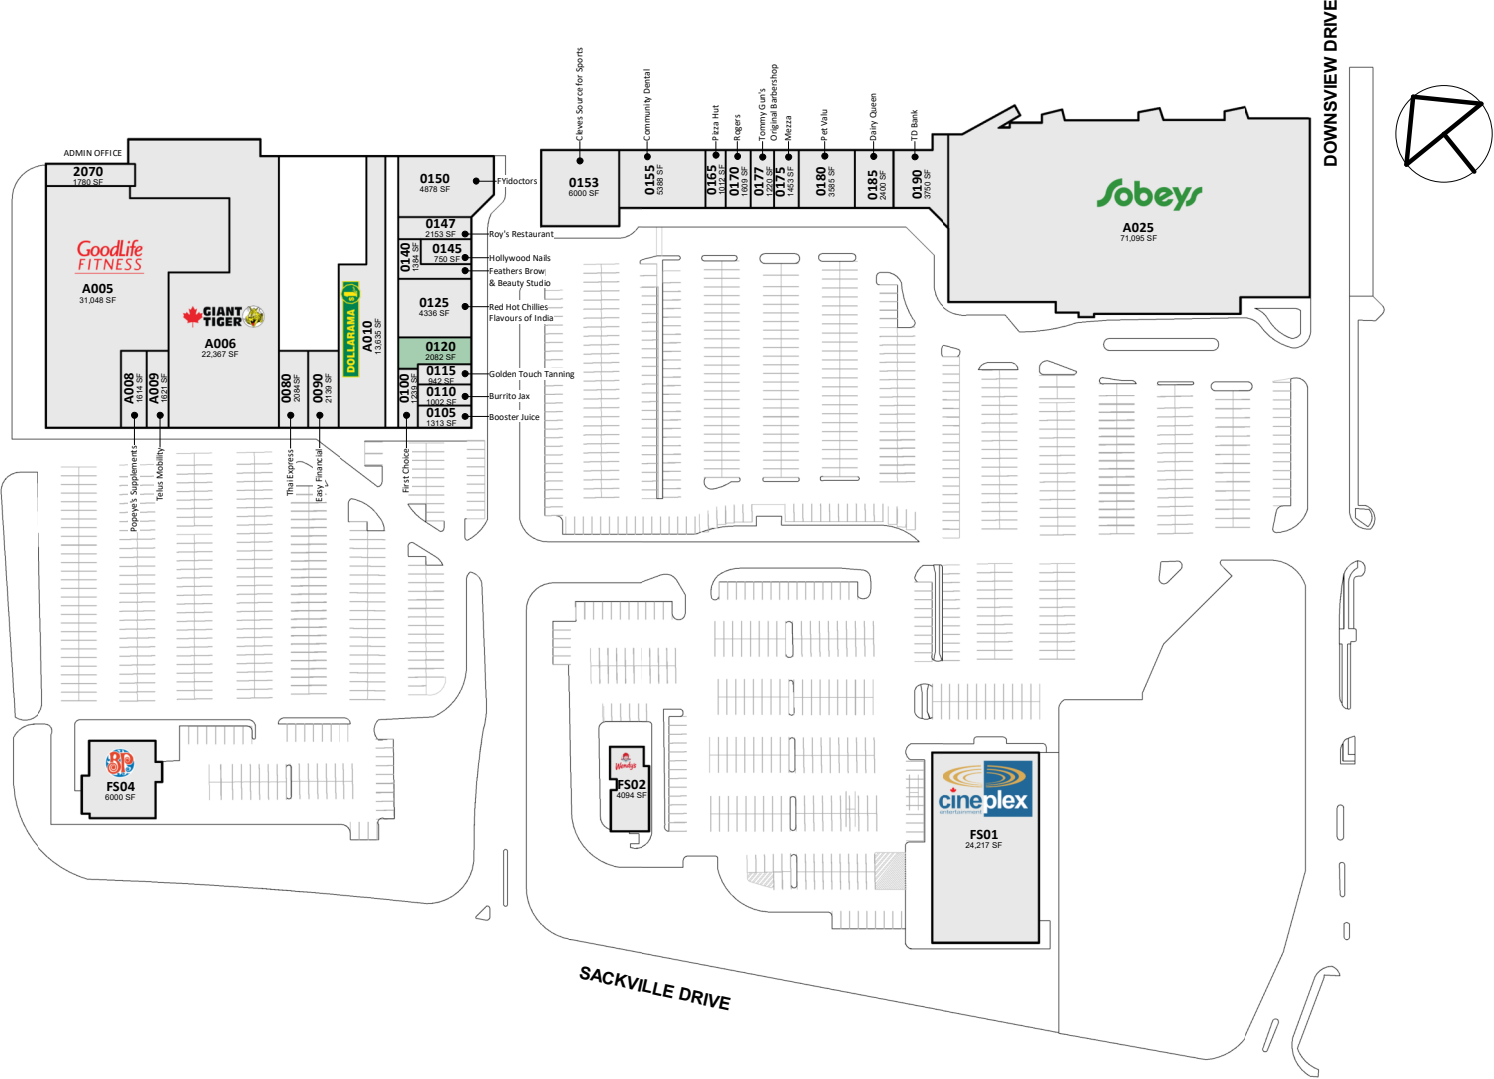

Downsview Plaza

710-760 Sackville Drive, Lower Sackville, Nova Scotia

All information, dimensions, sizes and areas are approximate only and are to be verified on site. Any references on this plan to specific tenants are subject to change from time to time and shall not be deemed to be any representation as to the tenants that are within the shopping centre.